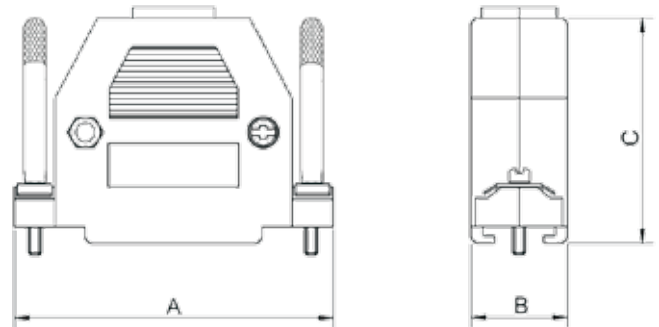

D-Sub Plastic cover, Grey, Top Entry, Long knurled jackscrews

**TECHNICAL SPECIFICATIONS**

Material: UL Recognised Plastic Material  
 Operating Temperature: -55°C to +110°C  
 Cable Entry: Top  
 Thumbscrews: UNC 4-40  
 Cable O.D:  
     9-way Up to 7,0mm  
     15-way Up to 10,0mm  
     25-way Up to 11,0mm  
     37-way Up to 13,8mm  
     50-way Up to 14,0mm  
 Colour: Light Grey

**Features:**

- Available in sizes 9-15-25-37-50
- Suitable for any common Sub-D connector
- Long Jackscrews
- Re-openable
- Available in two colours: Black & Light Grey
- Also available in Metalized Version

Size CCOV	A	B	C
9-way	31,0	16,0	40,2
15-way	39,6	17,4	38,0
25-way	55,0	16,5	44,5
37-way	69,0	24,0	52,5
50-way	69,5	19,5	44,5

**Ordering information:**

Size:	P/N - Kitted:	Product Code:
9-way	2360-0102-31	CCOV 9-SCL-LG
15-way	2360-0102-32	CCOV15-SCL-LG
25-way	2360-0102-33	CCOV25-SCL-LG
37-way	2360-0102-34	CCOV37-SCL-LG
50-way	2360-0102-35	CCOV50-SCL-LG