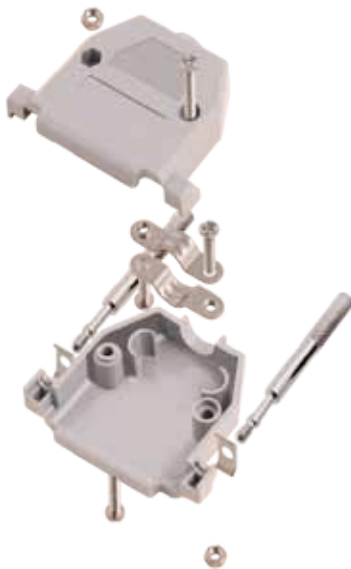

D-Sub Plastic cover, Grey, Top Entry, Long knurled jackscrews

**TECHNICAL SPECIFICATIONS**

Material: UL Recognised Plastic Material  
 Operating Temperature: -55°C to +110°C  
 Cable Entry: Top  
 Thumbscrews: UNC 4-40  
 Cable O.D:  
     9-way Up to 7,0mm  
     15-way Up to 10,0mm  
     25-way Up to 11,0mm  
     37-way Up to 13,8mm  
     50-way Up to 14,0mm  
 Colour: Light Grey

**Features:**

- Available in sizes 9-15-25-37-50
- Suitable for any common Sub-D connector
- Long Jackscrews
- Re-openable
- Available in two colours: Black & Light Grey
- Also available in Metalized Version

Size CCOV	A	B	C
9-way	31,0	16,0	40,2
15-way	39,6	17,4	38,0
25-way	55,0	16,5	44,5
37-way	69,0	24,0	52,5
50-way	69,5	19,5	44,5

**Ordering information:**

Size:	P/N - Kitted:	Product Code:
9-way	2360-0102-31	CCOV 9-SCL-LG
15-way	2360-0102-32	CCOV15-SCL-LG
25-way	2360-0102-33	CCOV25-SCL-LG
37-way	2360-0102-34	CCOV37-SCL-LG
50-way	2360-0102-35	CCOV50-SCL-LG