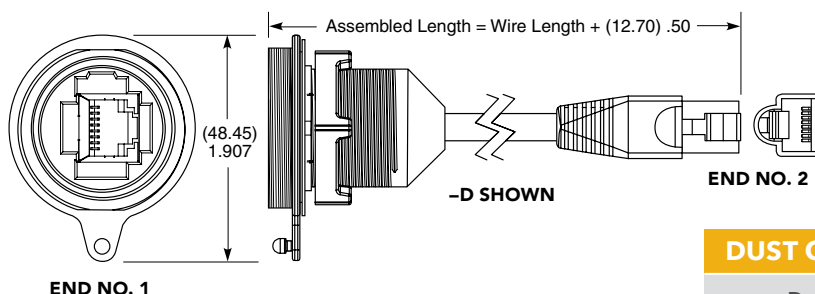

### SCRUS/SCRES SERIES

**SCRUS**  
Mates with:  
SCPU

SCRUS	SHELL SIZE	PLATING	WIRE LENGTH	END 1 OPTION	END 2 OPTION
	-17 (Standard USB only)	-G = 30 μ" (0.76 μm) Gold on Contact, Nickel on Shell	-00.25 = (0.25 m) 9.84" Cable  -00.50 = (0.50 m) 19.68" Cable  Standard lengths (Assembled Length = Wire Length + (37.9 mm) 1.50")	-AMS = USB A Type, Sealed  -BMS = USB B Type, Sealed	-AM = USB A Type, Not Sealed  -BM = USB B Type, Not Sealed  -MB = Mini USB B Type, Not Sealed  -BC = Blunt Cut

#### SPECIFICATIONS

**Insulator Material:**  
PBT  
**Contact Material:**  
Phosphor Bronze  
**Wire:**  
20 AWG (Power)  
25 AWG (Signal)  
28 AWG (Drain)  
**O-Ring:**  
Silicone  
**Operating Temp Range:**  
-20 °C to +75 °C

#### DUST CAP

Dust cap: DCA-17-03  
(USB Flash Drive Cover)

**SCRES**  
Mates with:  
SCPE

SCRES	PLATING	WIRE LENGTH	END OPTION	C5E
	-G = 50 μ" (1.27 μm) Gold on Contact, Nickel on Shell	-00.25 = (0.25 m) 9.84" Cable  -00.50 = (0.50 m) 19.68" Cable  Standard lengths	-D = Double Ended  -BC = Blunt Cut	-C5E = Cat 5e rating

#### SPECIFICATIONS

**Insulator Material:**  
PBT  
**Contact Material:**  
Phosphor Bronze  
**Shield Material:**  
Phosphor Bronze  
**Wire:**  
24 AWG  
**O-Ring:**  
Silicone  
**Overmold:**  
PA66  
**Current Rating:**  
3.8 A per pin  
(1 pin powered)  
**Operating Temp Range:**  
-40 °C to +70 °C