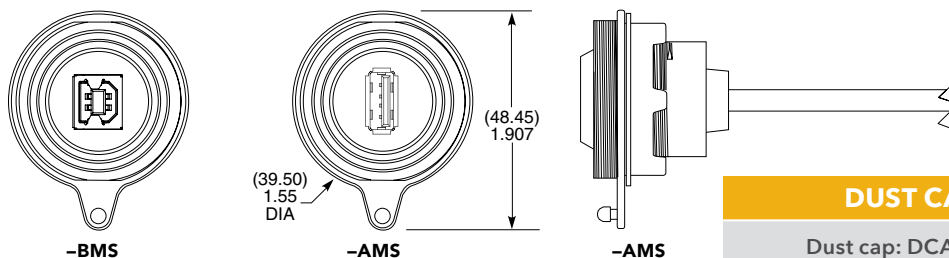

### SCRUS/SCRES SERIES

**SCRUS**  
Mates with:  
SCPU

SCRUS	SHELL SIZE	PLATING	WIRE LENGTH	END 1 OPTION	END 2 OPTION
	-17 (Standard USB only)	-G = 30 μ" (0.76 μm) Gold on Contact, Nickel on Shell	-00.25 = (0.25 m) 9.84" Cable  -00.50 = (0.50 m) 19.68" Cable  Standard lengths (Assembled Length = Wire Length + (37.9 mm) 1.50")	-AMS = USB A Type, Sealed  -BMS = USB B Type, Sealed	-AM = USB A Type, Not Sealed  -BM = USB B Type, Not Sealed  -MB = Mini USB B Type, Not Sealed  -BC = Blunt Cut

#### SPECIFICATIONS

**Insulator Material:**  
PBT  
**Contact Material:**  
Phosphor Bronze  
**Wire:**  
20 AWG (Power)  
25 AWG (Signal)  
28 AWG (Drain)  
**O-Ring:**  
Silicone  
**Operating Temp Range:**  
-20 °C to +75 °C

#### DUST CAP

Dust cap: DCA-17-03  
(USB Flash Drive Cover)

**SCRES**  
Mates with:  
SCPE

SCRES	PLATING	WIRE LENGTH	END OPTION	C5E
	-G = 50 μ" (1.27 μm) Gold on Contact, Nickel on Shell	-00.25 = (0.25 m) 9.84" Cable  -00.50 = (0.50 m) 19.68" Cable  Standard lengths	-D = Double Ended  -BC = Blunt Cut	-C5E = Cat 5e rating

#### SPECIFICATIONS

**Insulator Material:**  
PBT  
**Contact Material:**  
Phosphor Bronze  
**Shield Material:**  
Phosphor Bronze  
**Wire:**  
24 AWG  
**O-Ring:**  
Silicone  
**Overmold:**  
PA66  
**Current Rating:**  
3.8 A per pin  
(1 pin powered)  
**Operating Temp Range:**  
-40 °C to +70 °C