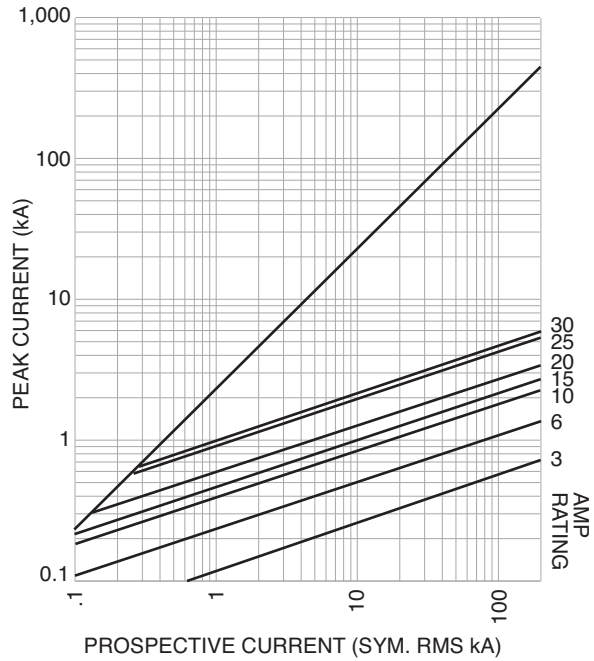

## CIF21 Series, HRCI-CA, Bolt-On Mounting

**Catalog Symbol:** CIF21

**Amps:** 1 - 30A

**Volts:** 600Vac/250Vdc

**Interrupting Rating:** 200kA RMS Symmetrical

CSA C22.2 No.106-M92

- Provides both overload and short-circuit protection to HRCI requirements.
- Offset blades for bolt-on mounting.
- CIF21 fuse fits the Cooper Bussmann CAMaster fuse holder (data sheet #4132).

### Dimensions - in (mm)

### Peak Let-Through Curves (Cat. No. CIF21)