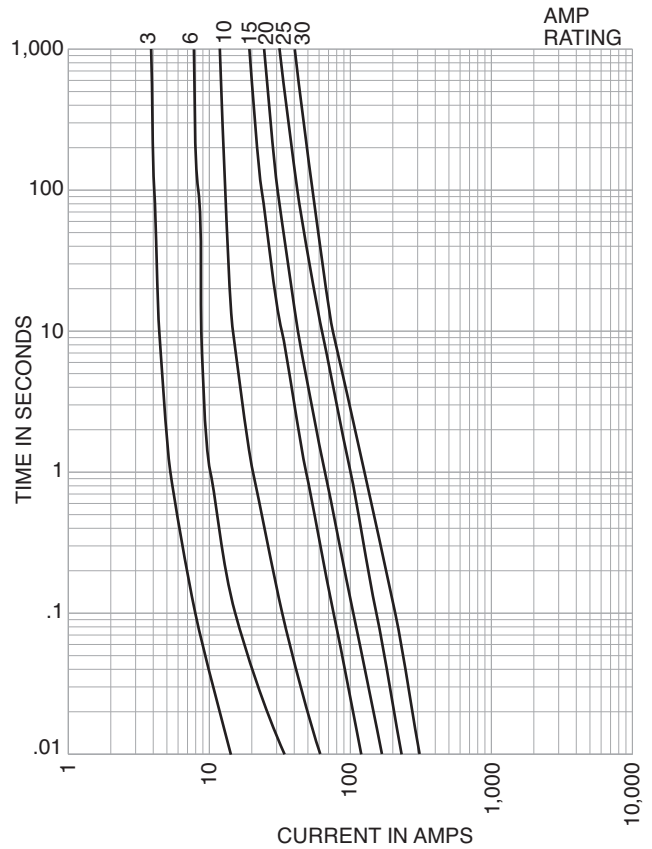

Time-Current-Curves (Cat. No. CIF21)