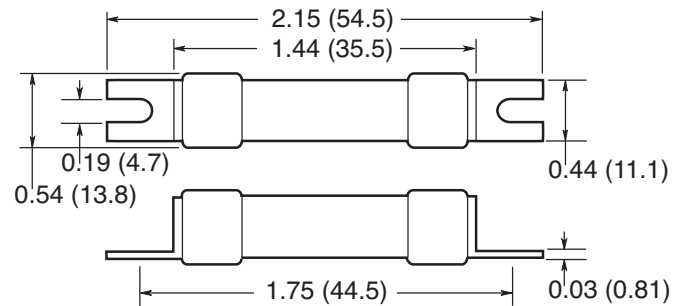

## CIF21 Series, HRCI-CA, Bolt-On Mounting

**Catalog Symbol:** CIF21

**Amps:** 1 - 30A

**Volts:** 600Vac/250Vdc

**Interrupting Rating:** 200kA RMS Symmetrical

CSA C22.2 No.106-M92

- Provides both overload and short-circuit protection to HRCI requirements.
- Offset blades for bolt-on mounting.
- CIF21 fuse fits the Cooper Bussmann CAMaster fuse holder (data sheet #4132).

### Dimensions - in (mm)