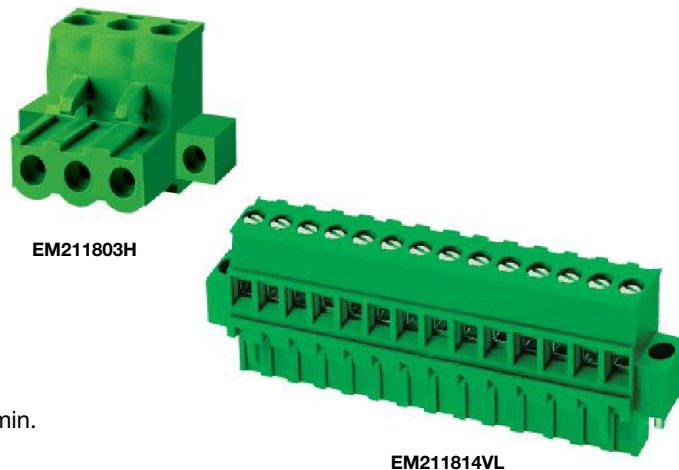

### Series EM2118 Series

Pluggable Terminal Block with Flanges;  
(Mates with EM2218 Series); 5.08 Centers

**SPECIFICATIONS:**

- Rating:** 16A, 300V
- Center Spacing:** 0.20" (5.08mm)
- Wire Range:** #12-24 AWG
- Housing Material:** UL rated 94V0 Thermoplastic
- Contact Material:** Tin-Plated Phosphor Bronze
- Screw Size:** M 2.6 Nickel-Plated Steel
- Operating Temperature:** 105°C (221°F) max., -55°C (-67°F) min.
- Torque Rating:** 7.0 lb-in.
- Construction:** Mold-to-Length
- Agency Information:** US File E62622; CE Certified

**Dimensions - in (mm)**

**HORIZONTAL**

**VERTICAL**

Poles	L (mm)	L (Inch)	Poles	L (mm)	L (Inch)
2	20.32	0.8	13	76.20	3.0
3	25.40	1.0	14	81.28	3.2
4	30.48	1.2	15	86.36	3.4
5	35.56	1.4	16	91.44	3.6
6	40.64	1.6	17	96.52	3.8
7	45.72	1.8	18	101.60	4.0
8	50.80	2.0	19	106.68	4.2
9	55.88	2.2	20	111.76	4.4
10	60.96	2.4	21	116.84	4.6
11	66.04	2.6	22	121.92	4.8
12	71.12	2.8			