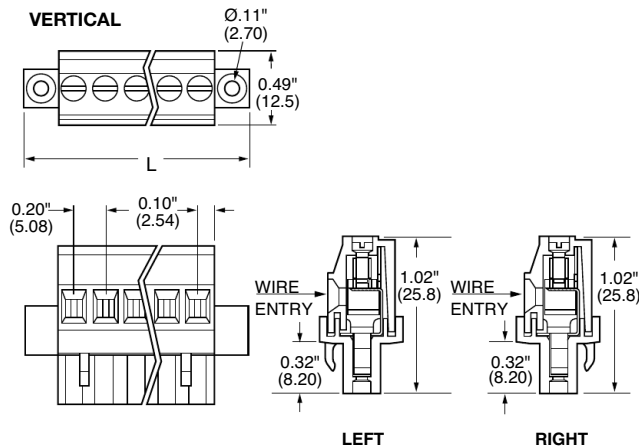

### Series EM2118 Series

Pluggable Terminal Block with Flanges;  
(Mates with EM2218 Series); 5.08 Centers

**SPECIFICATIONS:**

- Rating:** 16A, 300V
- Center Spacing:** 0.20" (5.08mm)
- Wire Range:** #12-24 AWG
- Housing Material:** UL rated 94V0 Thermoplastic
- Contact Material:** Tin-Plated Phosphor Bronze
- Screw Size:** M 2.6 Nickel-Plated Steel
- Operating Temperature:** 105°C (221°F) max., -55°C (-67°F) min.
- Torque Rating:** 7.0 lb-in.
- Construction:** Mold-to-Length
- Agency Information:** US File E62622; CE Certified

**Dimensions - in (mm)**

**HORIZONTAL**

**VERTICAL**

Poles	L (mm)	L (Inch)	Poles	L (mm)	L (Inch)
2	20.32	0.8	13	76.20	3.0
3	25.40	1.0	14	81.28	3.2
4	30.48	1.2	15	86.36	3.4
5	35.56	1.4	16	91.44	3.6
6	40.64	1.6	17	96.52	3.8
7	45.72	1.8	18	101.60	4.0
8	50.80	2.0	19	106.68	4.2
9	55.88	2.2	20	111.76	4.4
10	60.96	2.4	21	116.84	4.6
11	66.04	2.6	22	121.92	4.8
12	71.12	2.8			

### Part Numbering System

Inches (Millimeters)

Series

# of Positions

02 to 22

Orientation

V - Vertical  
H - Horizontal

Wire Entry

L - Left wire entry  
R - Right wire entry  
(specify for V orientation)

Mating Header: EM2218 pg. 98

Terminal Blocks:  
Single Row