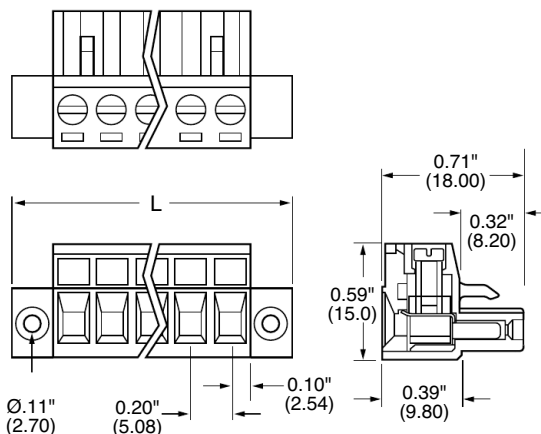

### Series EM2118 Series

Pluggable Terminal Block with Flanges;  
(Mates with EM2218 Series); 5.08 Centers

**SPECIFICATIONS:**

- Rating:** 16A, 300V
- Center Spacing:** 0.20" (5.08mm)
- Wire Range:** #12-24 AWG
- Housing Material:** UL rated 94V0 Thermoplastic
- Contact Material:** Tin-Plated Phosphor Bronze
- Screw Size:** M 2.6 Nickel-Plated Steel
- Operating Temperature:** 105°C (221°F) max., -55°C (-67°F) min.
- Torque Rating:** 7.0 lb-in.
- Construction:** Mold-to-Length
- Agency Information:** US File E62622; CE Certified

**Dimensions - in (mm)**

**HORIZONTAL**

**VERTICAL**

Poles	L (mm)	L (Inch)	Poles	L (mm)	L (Inch)
2	20.32	0.8	13	76.20	3.0
3	25.40	1.0	14	81.28	3.2
4	30.48	1.2	15	86.36	3.4
5	35.56	1.4	16	91.44	3.6
6	40.64	1.6	17	96.52	3.8
7	45.72	1.8	18	101.60	4.0
8	50.80	2.0	19	106.68	4.2
9	55.88	2.2	20	111.76	4.4
10	60.96	2.4	21	116.84	4.6
11	66.04	2.6	22	121.92	4.8
12	71.12	2.8			

### Part Numbering System

Inches (Millimeters)

Series

# of Positions

02 to 22

Orientation

V - Vertical  
H - Horizontal

Wire Entry

L - Left wire entry  
R - Right wire entry  
(specify for V orientation)

Mating Header: EM2218 pg. 98

Terminal Blocks:  
Single Row