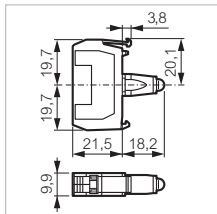

Separate units: Blocks

IP 20
To be combined with a 1, 3 or 5 position clip (p. 65)

 Characteristics (p. 94)
Cross reference list (p. 311)

▶ LED BLOCKS

SCREW TERMINALS

Cat. No.

33EABL

LED