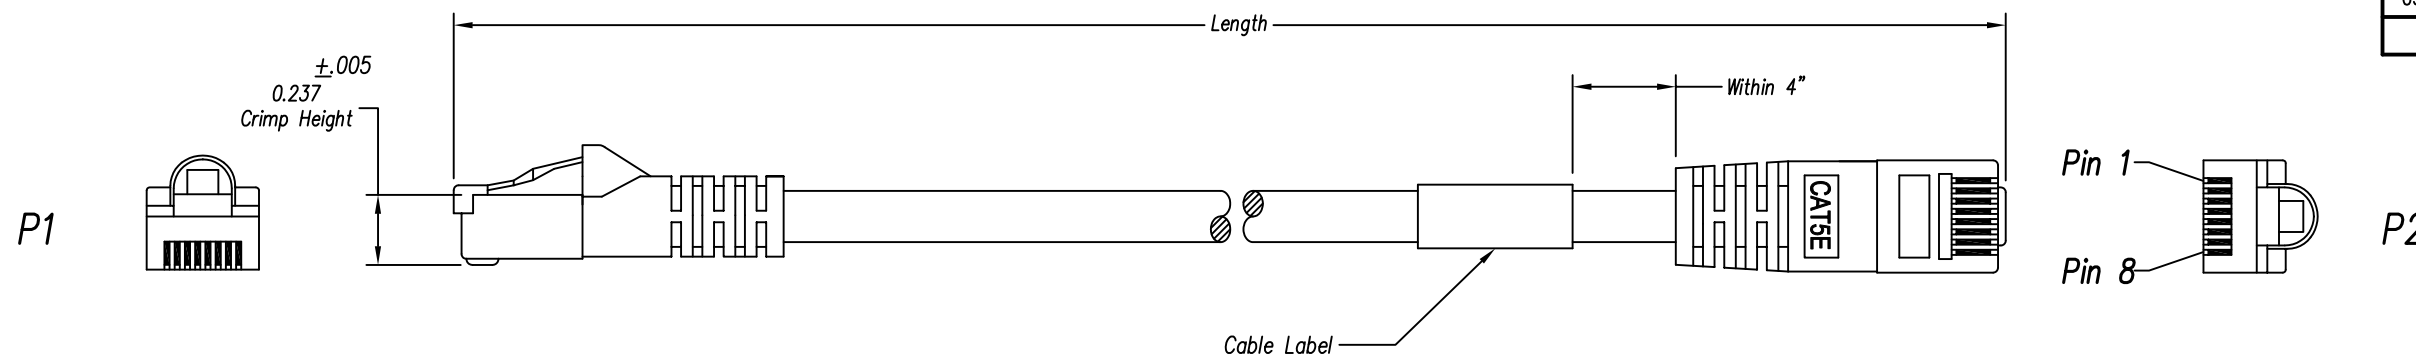

DATE	REV	ECN	APP'D. BY
05/17/17	A0	Released	HU

**Notes:**

- 1) Each cable assembly to be individually bagged.
- 2) 50μ" Gold plating on contacts
- 3) Cable Construction:
  - 24AWG Stranded T/C
  - 4Pr, U/UTP, Type CMG
  - PVC Jacket
- 4) Overmolded Strain Relief  
Color to match Jacket color

**P/N Key:**

BC-5U<sub>xyyyz</sub>

**UOM**  
M = Meters  
F = Feet

**Length**  
Meters = xx.x (00.3 - 30.0)  
Feet = xxx (001 - 100)

**Color**  
E = Blue    O = Orange  
G = Grey    R = Red  
K = Black    W = White  
N = Green    Y = Yellow

**Wiring Map: 568B Standard**

**Example Parts Numbers**

Feet			Meters		
P/N	Color	Length	P/N	Color	Length
BC-5UG001F	Grey	1'	BC-5UG005M	Grey	0.5m
BC-5UK010F	Black	10'	BC-5UE010M	Blue	1.0m
BC-5UE050F	Blue	50'	BC-5UE050M	Blue	5.0m

For Part Numbers Not Shown Follow Part Number Key Format

THIRD ANGLE PROJECTION 		206 Van Vorst Street Jersey City, NJ 07302 +1 201 432 0463 <a href="http://www.belfuse.com">http://www.belfuse.com</a>
DO NOT SCALE DRAWING DRAWING IS SUBJECT TO CHANGE WITHOUT NOTICE	TITLE: <b>Bel Patchcord Assembly, C5e U/UTP</b>	
DIMENSIONS: INCHES [METRIC]	UNLESS OTHERWISE SPECIFIED TOLERANCES ARE ±.005 [0.13] ANGLES ARE ± 1°	DRN BY: XYQ    DATE 05/17/17
SHEET NO. 1 OF 1	THIS DRAWING AND THE SUBJECT MATTER SHOWN THEREON ARE CONFIDENTIAL AND THE PROPRIETARY PROPERTY OF BEL FUSE, INC. AND SHALL NOT BE REPRODUCED, COPIED, OR USED IN ANY MANNER WITHOUT PRIOR WRITTEN CONSENT OF BEL FUSE, INC.	APPD BY: HU    DATE 05/17/17
		DWG NO. CT999139    REV. A0