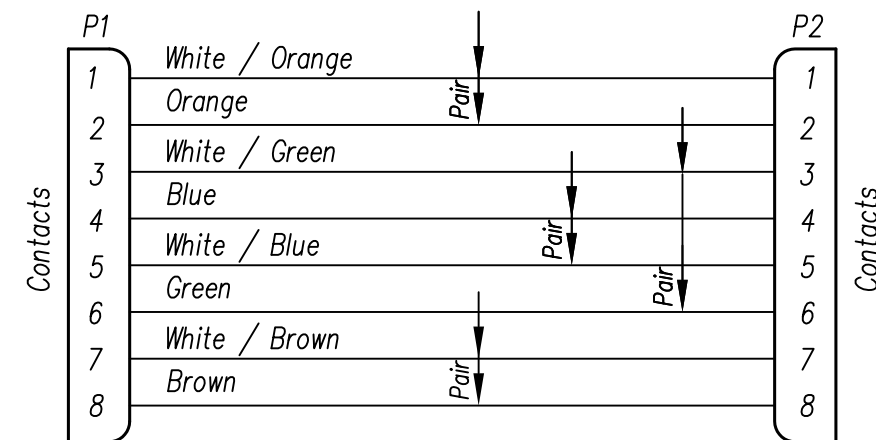

**P/N Key:**

BC-5U<sub>xyyyz</sub>

**UOM**  
M = Meters  
F = Feet

**Length**  
Meters = xx.x (00.3 - 30.0)  
Feet = xxx (001 - 100)

**Color**  
E = Blue    O = Orange  
G = Grey    R = Red  
K = Black    W = White  
N = Green    Y = Yellow

**Wiring Map: 568B Standard**

**Example Parts Numbers**

Feet			Meters		
P/N	Color	Length	P/N	Color	Length
BC-5UG001F	Grey	1'	BC-5UG005M	Grey	0.5m
BC-5UK010F	Black	10'	BC-5UE010M	Blue	1.0m
BC-5UE050F	Blue	50'	BC-5UE050M	Blue	5.0m

For Part Numbers Not Shown Follow Part Number Key Format

THIRD ANGLE PROJECTION 		206 Van Vorst Street Jersey City, NJ 07302 +1 201 432 0463 <a href="http://www.belfuse.com">http://www.belfuse.com</a>
DO NOT SCALE DRAWING DRAWING IS SUBJECT TO CHANGE WITHOUT NOTICE	TITLE: <b>Bel Patchcord Assembly, C5e U/UTP</b>	
DIMENSIONS: INCHES [METRIC]	UNLESS OTHERWISE SPECIFIED TOLERANCES ARE ±.005 [0.13] ANGLES ARE ± 1°	DRN BY: XYQ    DATE 05/17/17
SHEET NO. 1 OF 1	THIS DRAWING AND THE SUBJECT MATTER SHOWN THEREON ARE CONFIDENTIAL AND THE PROPRIETARY PROPERTY OF BEL FUSE, INC. AND SHALL NOT BE REPRODUCED, COPIED, OR USED IN ANY MANNER WITHOUT PRIOR WRITTEN CONSENT OF BEL FUSE, INC.	APPD BY: HU    DATE 05/17/17
		DWG NO. CT999139    REV. A0