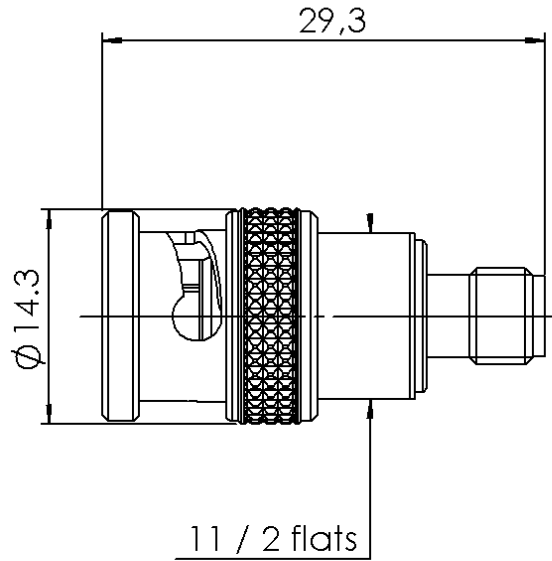

SMA FEMALE - BNC MALE

**R191.305.000**

Série : ADAPT

All dimensions are in mm.

COMPONENTS	MATERIALS	PLATING (µm)
BODY	BRASS	NICKEL 2
CENTER CONTACT	BERYLLIUM COPPER	.GOLD 2.5 AUF NICKEL 2
OUTER CONTACT	-	-
INSULATOR	PTFE	-
GASKET	SILICONE RUBBER	-
OTHERS PARTS	BRASS	NICKEL 2
-	-	-
-	-	-