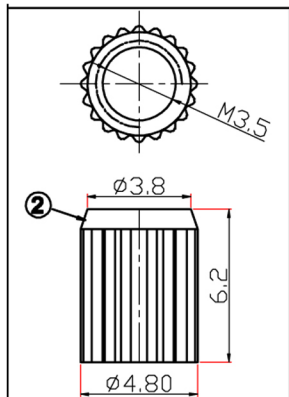

ROHS Compliant

Code: 3L32G2
3L32G2bk

147X86mm BACK BOX
TOLERANCE UNLESS OTHER SPECIFIED : ± 0.15 MM

NO.	NAME	MATERIAL	SPECIFICATION	QTY
②	NUT	Cu	M3.5	2
①	TOP COVER	ABS HB	147x86mm	1