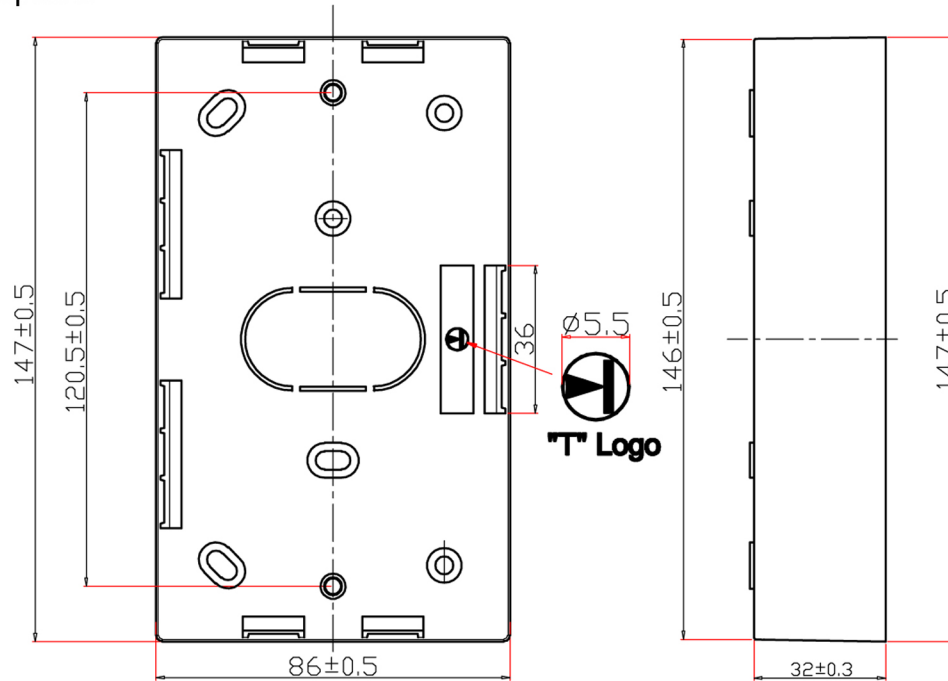

ROHS Compliant

Code: 3L32G2
3L32G2bk

147X86mm BACK BOX
TOLERANCE UNLESS OTHER SPECIFIED : ± 0.15 MM

NO.	NAME	MATERIAL	SPECIFICATION	QTY
②	NUT	Cu	M3.5	2
①	TOP COVER	ABS HB	147x86mm	1