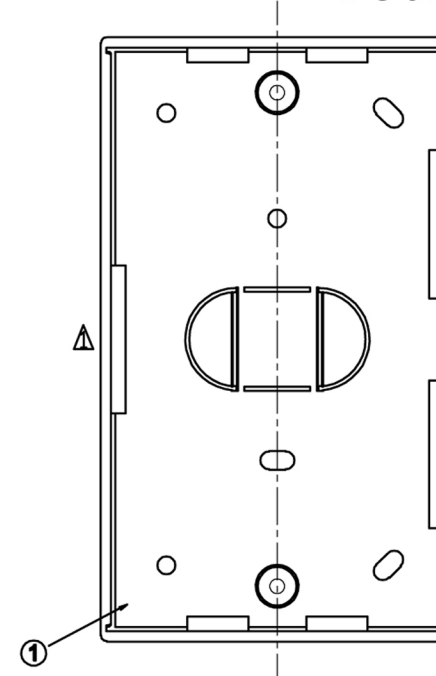

ROHS Compliant

Code: 3L32G2
3L32G2bk

147X86mm BACK BOX
TOLERANCE UNLESS OTHER SPECIFIED : ± 0.15 MM

NO.	NAME	MATERIAL	SPECIFICATION	QTY
②	NUT	Cu	M3.5	2
①	TOP COVER	ABS HB	147x86mm	1