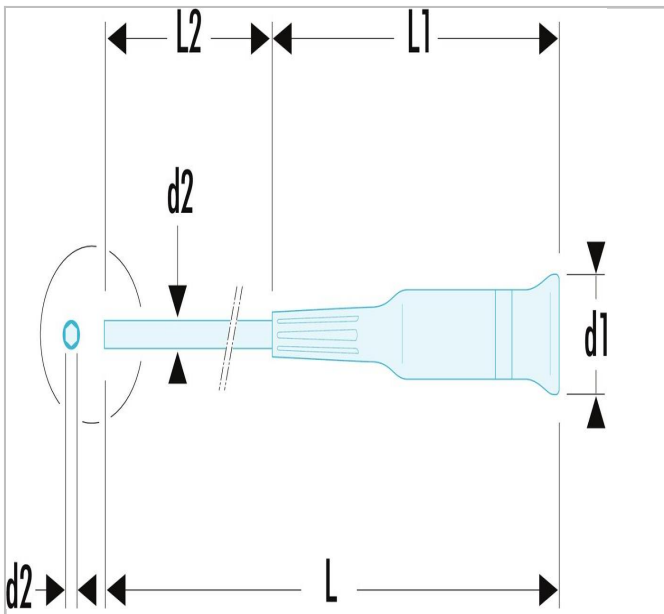

AEX - Micro-Tech® screwdriver for Torx® screws

Description:

- Chromed blade, hardened tip.

	Length L [mm]	Colour □
AEX.10X75	168.0	Plum
AEX.5X35	117.0	Green
AEX.6X35	117.0	Indigo
AEX.7X35	117.0	Blue
AEX.8X75	168.0	Pink