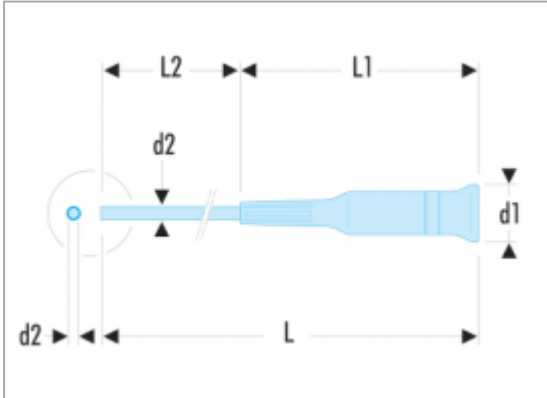

## AEF - MICRO-TECH® SCREWDRIVER FOR SLOTTED HEAD SCREW | AEF.3X75

### Description

- Swivel head.
- Presentation: chromed blade, hardened tip.

### Information

|              |          |
|--------------|----------|
| d1 x L1 [mm] | 21 x 93  |
| d2 x L2 [mm] | 3,0 x 75 |
| L [mm]       | 168      |
| Color        | Pink     |
| [g]          | 21       |