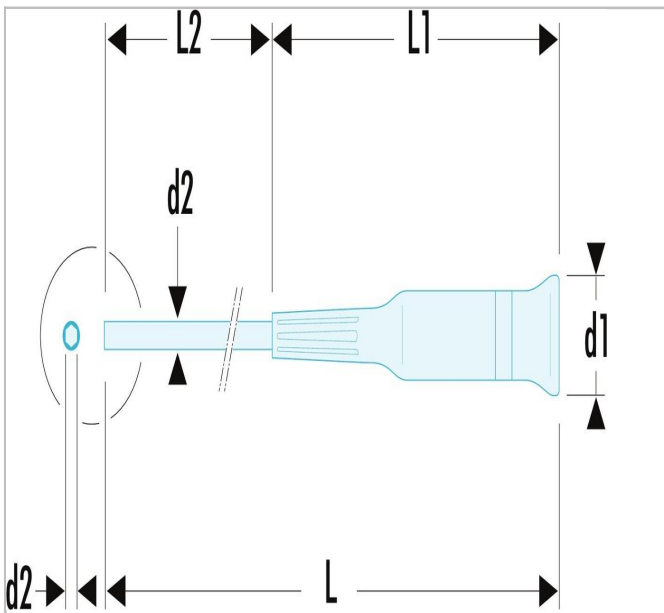

AEF - Micro-Tech® screwdriver for slotted head screws

Description:

- Swivel head.
- Chromed blade, hardened tip.

	Length L [mm]	Weight [g]	Diameter D1 [mm]	Length L1 [mm]	Diameter D2 [mm]	Length L2 [mm]	Colour □
AEF.1.5X35	117.0	12.0	17.0	82.0	1.5	35.0	Yellow
AEF.1.8X35	117.0	13.0	17.0	82.0	1.8	35.0	Green
AEF.2.5X35	117.0	13.0	17.0	82.0	2.5	35.0	Blue
AEF.2.5X75	157.0	14.0	17.0	82.0	2.5	75.0	Blue
AEF.2X35	117.0	13.0	17.0	82.0	2.0	35.0	Indigo
AEF.2X75	157.0	14.0	17.0	82.0	2.0	75.0	Indigo
AEF.3.5X75	168.0	25.0	21.0	93.0	3.5	75.0	Purple
AEF.3X75	168.0	21.0	21.0	93.0	3.0	75.0	Pink
AEF.4X75	168.0	26.0	21.0	93.0	4.0	75.0	Plum