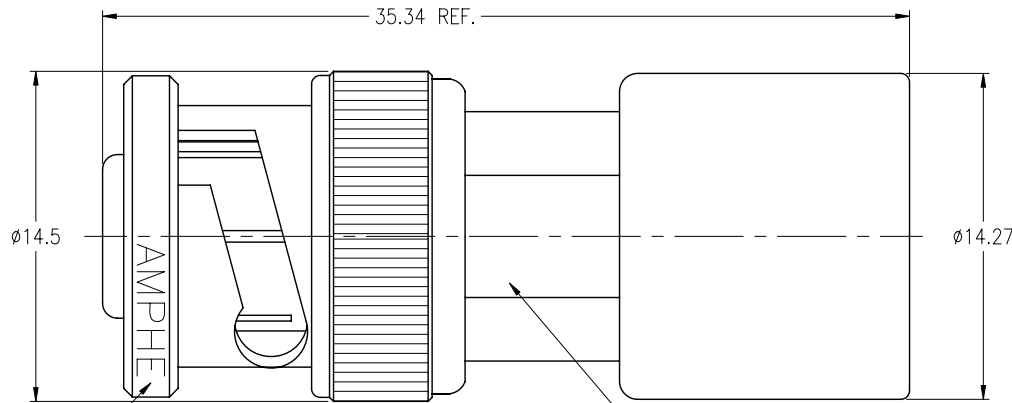

NOTES:

1. MATERIALS AND FINISHES:
 BODY - BRASS, NICKEL PLATING
 CONTACT - BRASS, SILVER PLATING
 INSULATOR - TEFLON, NATURAL
2. ELECTRICAL:
 A. IMPEDANCE: 50 OHM
 B. FREQUENCY RANGE: DC 0-4 GHz
 C. DIELECTRIC WITHSTANDING VOLTAGE: 1500 VRMS, MIN.
3. MECHANICAL:
 A. DURABILITY: 500 CYCLES MIN.
 B. TEMPERATURE RANGE: - 65°C to +165°C

RECOMMENDED
CABLE STRIPPING DIM'S

STAMP "AMPHENOL 29100"

9.52 ON FLATS

CUSTOMER OUTLINE DRAWING
ALL OTHER SHEETS ARE FOR INTERNAL USE ONLY

UNLESS OTHERWISE SPECIFIED, DIMENSIONS ARE IN METRIC AND TOLERANCES ARE:
 <0.5mm ±0.05mm 0.5 - 6mm ±0.1mm 6 - 30mm ±0.2mm 30 - 120mm ±0.3mm ANGLES ±1°