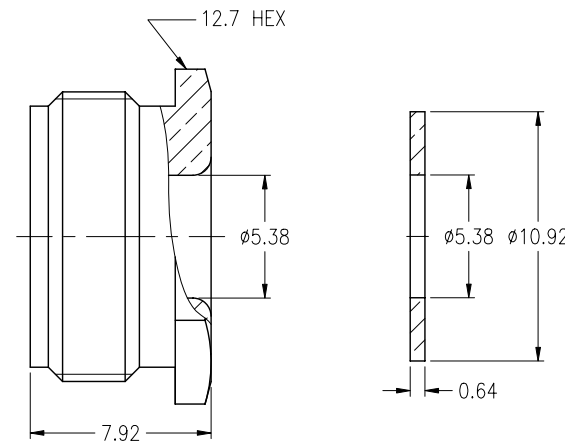

THIRD ANGLE PROJ.

REVISIONS

REV	DESCRIPTION	DATE	ECO	APPR
B	SEE SHEET 1	13-Mar-08	--	AW
L	SEE SHEET 1	21-Dec-09	47888	SH
M	INSULATOR WAS CHANGED, ADDED 7.36 DIMENSION FOR STKING\RD-DM11022101T1	24-Feb-11	48470	SH

RECOMMENDED
CABLE STRIPPING DIM'S

STAMP "AMPHENOL 29100"

9.52 ON FLATS

CUSTOMER OUTLINE DRAWING
ALL OTHER SHEETS ARE FOR INTERNAL USE ONLY

UNLESS OTHERWISE SPECIFIED, DIMENSIONS ARE IN METRIC AND TOLERANCES ARE:
 <0.5mm ±0.05mm 0.5 - 6mm ±0.1mm 6 - 30mm ±0.2mm 30 - 120mm ±0.3mm ANGLES ±1°