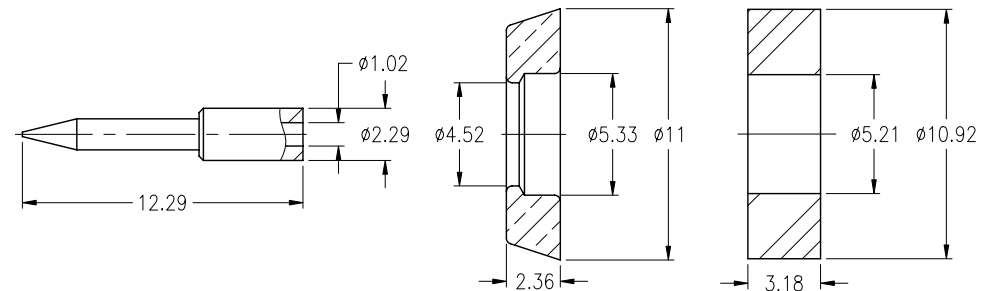

RECOMMENDED
CABLE STRIPPING DIM'S

STAMP "AMPHENOL 29100"

9.52 ON FLATS

CUSTOMER OUTLINE DRAWING
ALL OTHER SHEETS ARE FOR INTERNAL USE ONLY

UNLESS OTHERWISE SPECIFIED, DIMENSIONS ARE IN METRIC AND TOLERANCES ARE:
 <0.5mm ±0.05mm 0.5 - 6mm ±0.1mm 6 - 30mm ±0.2mm 30 - 120mm ±0.3mm ANGLES ±1°