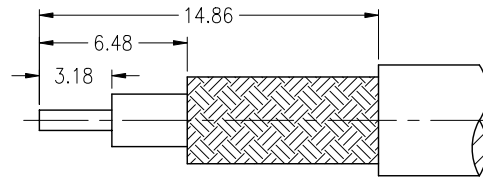

NOTES:

1. MATERIALS AND FINISHES:
 BODY - BRASS, NICKEL PLATING
 CONTACT - BRASS, SILVER PLATING
 INSULATOR - TEFLON, NATURAL
2. ELECTRICAL:
 A. IMPEDANCE: 50 OHM
 B. FREQUENCY RANGE: DC 0-4 GHz
 C. DIELECTRIC WITHSTANDING VOLTAGE: 1500 VRMS, MIN.
3. MECHANICAL:
 A. DURABILITY: 500 CYCLES MIN.
 B. TEMPERATURE RANGE: - 65°C to +165°C

RECOMMENDED
CABLE STRIPPING DIM'S

STAMP "AMPHENOL 29100"

9.52 ON FLATS

CUSTOMER OUTLINE DRAWING
ALL OTHER SHEETS ARE FOR INTERNAL USE ONLY

UNLESS OTHERWISE SPECIFIED, DIMENSIONS ARE IN METRIC AND TOLERANCES ARE:
 <0.5mm ±0.05mm 0.5 - 6mm ±0.1mm 6 - 30mm ±0.2mm 30 - 120mm ±0.3mm ANGLES ±1°