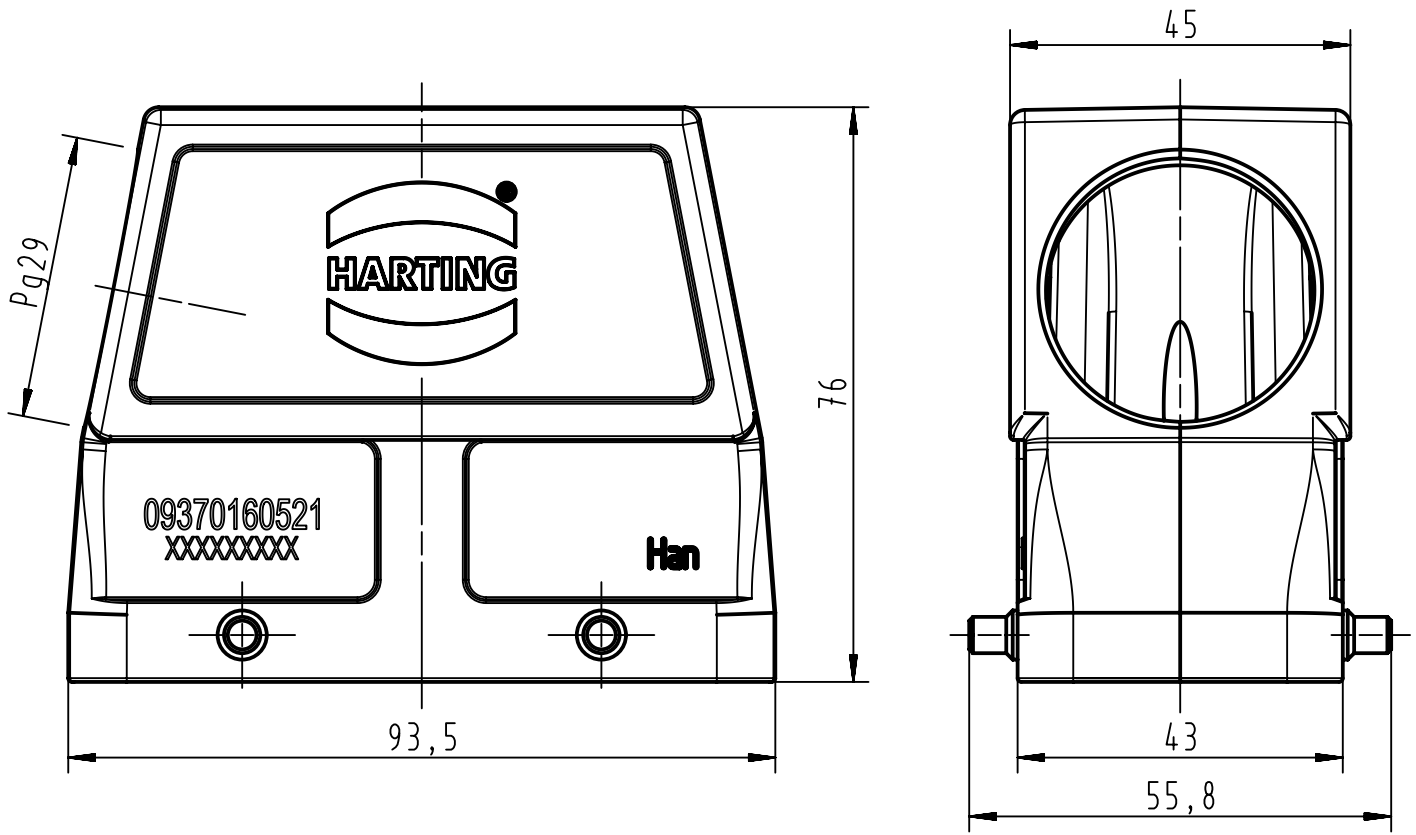

1 2 3 4 5 6

A  
B  
C  
D

	All Dimensions in mm Original Size DIN A4	Scale 1:1		Free size tol.		Ref.	
						Sub. TB 09 37 016 0521 v. 23.08.00	
	All rights reserved Department EL PD - DE	Created by HOLLERT	Inspected by BERGHORN	Standardisation TIEMANNA	Date 2013-05-27	State Final Release	
		Title Han M Hood Side Entry 4 Pegs PG 29					Doc-Key / ECM-Nr. 100221135/UGD/002/B 500000061018
HARTING Electric GmbH & Co. KG D-32339 Espelkamp		Type TB	Number 09 37 016 0521			Rev. B	Page 1/1