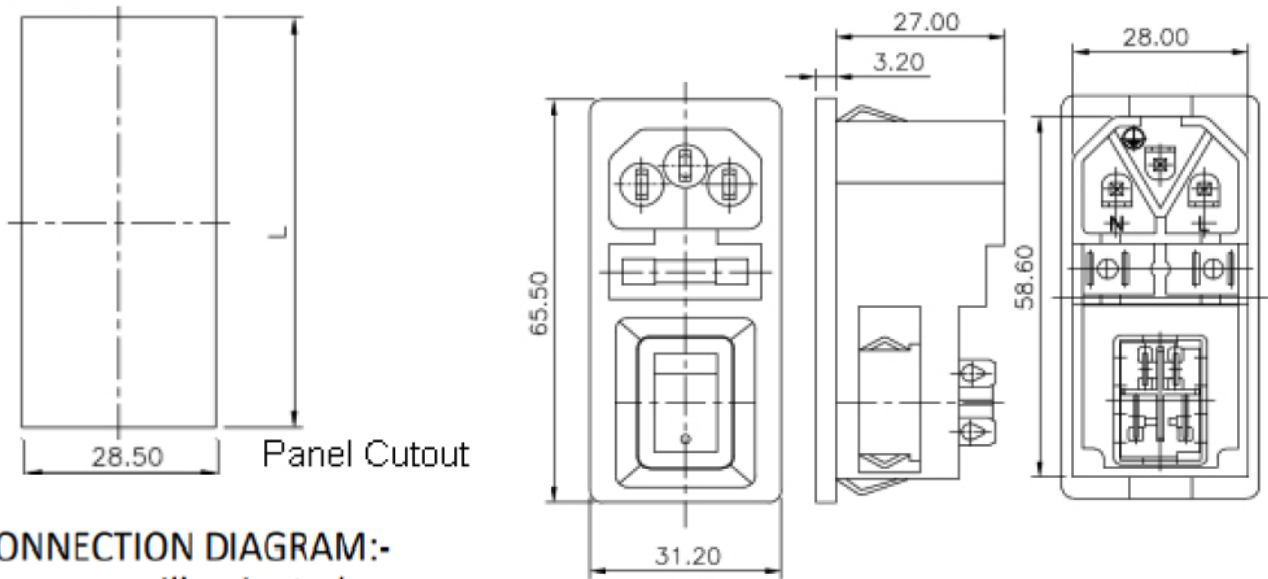

Product Description

The RS PRO AV Adapter facilitate interconnections between common connectors. The "Splitter" adaptor is ideal for custom monitor set-ups of VGA Male to DVI-I Female applications.

General Specifications

Type	Video
End 1	1x Male VGA
End 2	3. Female Phono, 1. Female VGA
Number of Connectors End 1* & 2**	End 1* = x1 End** 2 = x4
Body Orientation	Straight
Contact Plating	Gold
Colour	Blue, Green, Red

Similar Products

Product Range	Specification
768-4157	Male VGA to Female Phono
768-4166	Male VGA to Female DVI-I

EMI 12

CONNECTION DIAGRAM:- illuminated