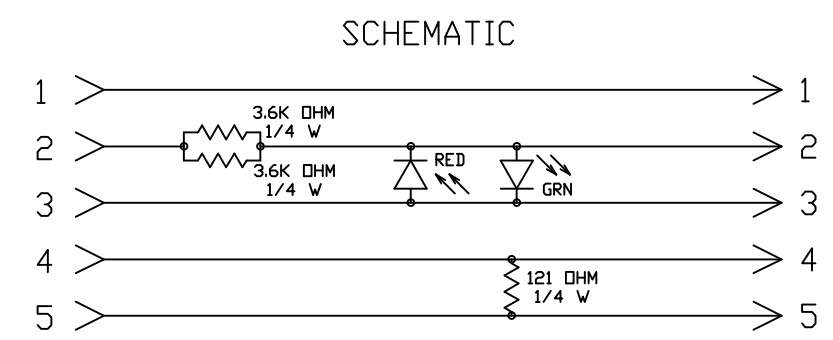

E

D

C

B

A

VOLTAGE RATING	30 VDC
AMPERAGE RATING	2.4 AMPS
PROTECTION	IP67
OPERATING TEMPERATURE	-20°C TO 80°C

MATERIAL NUMBER	ENGINEERING NUMBER	FINISHED LENGTH ± TOLERANCE
1300280274	130028-0274	1' 7" +1.75"/-0" [0.5M +44.5/-0mm]
1300280264	130028-0264	3' 3" +2.19"/-0" [1M +55.6/-0mm]
1300280275	130028-0275	4' 11" +2.19"/-0" [1.5M +55.6/-0mm]
1300280265	130028-0265	6' 7" +3.50"/-0" [2M +88.9/-0mm]
1300280276	130028-0276	8' 2" +3.50"/-0" [2.5M +88.9/-0mm]
1300280266	130028-0266	9' 10" +3.50"/-0" [3M +88.9/-0mm]
1300280267	130028-0267	13' 1" +6.50"/-0" [4M +165.1/-0mm]
1300280268	130028-0268	16' 4" +6.50"/-0" [5M +165.1/-0mm]

ITEM	QTY	DESCRIPTION	MATERIAL	FINISH
11	5	PIN CONTACT	COPPER ALLOY	GOLD PLATED
10	1	INSERT	NYLON	BLACK
9	1	COUPLING NUT	COPPER ALLOY	NICKEL PLATED
8	1	O-RING	NITRILE	RED
7	1	LABEL	VINYL (D)	BLACK/YELLOW
6	5	SOCKET CONTACT	COPPER ALLOY	GOLD PLATED
5	1	INSERT	NYLON	BLACK
4	1	COUPLING NUT	BRASS	NICKEL PLATED
3	1	OVERMOLD	TPU (D)	CLEAR (D)
2	1	OVERMOLD	TPE (D)	GRAY
1	1	DROP CABLE, 2 TWISTED PAIRS 26AWG CORD	PVC	GRAY

IMAT. WAS PVC, COLOR WAS GRAY EC NO: IPG2017-0030 DRWN: RSTONE 7/12/16 CHKD: K COX 2016/07/13 APPR: TWOLDEGE	DESCRIPTION REV	QUALITY SYMBOLS ▽=0 ▽C=0	GENERAL TOLERANCES (UNLESS SPECIFIED) mm INCH 4 PLACES ±--- ±--- 3 PLACES ±--- ±.005 2 PLACES ±0.13 ±.010 1 PLACE ±0.25 ±.020 ANGULAR ±1/2°	DIMENSION STYLE IN/MM DRAWN BY DATE BWOODMAN 2011/11/04 CHECKED BY DATE KJOZWIK 2011/11/16 APPROVED BY DATE ---	SCALE 1:1 DESIGN UNITS INCH THIRD ANGLE PROJECTION	TITLE MIC 90D TERMINATED FEM TO MIC STR MALE SPCL KEYWAY ORIENT MOLEX INCORPORATED	MATERIAL NO. SEE TABLE SIZE B THIS DRAWING CONTAINS INFORMATION THAT IS PROPRIETARY TO MOLEX INCORPORATED AND SHOULD NOT BE USED WITHOUT WRITTEN PERMISSION	DOCUMENT NO. SD-130028-008 SHEET NO. 1 OF 1
--	--------------------	--------------------------------	---	--	--	--	---	--