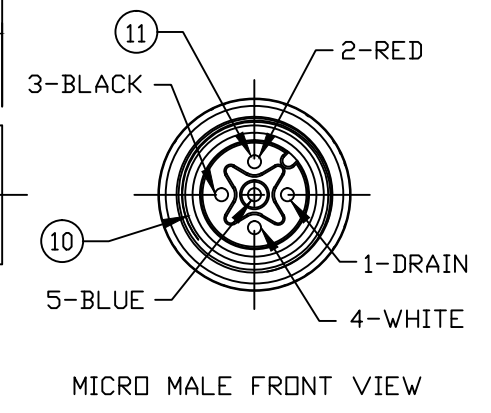

10 9 8 7 6 5 4 3 2 1

F

E

D

C

B

A

F

E

D

C

B

A

VOLTAGE RATING	30 VDC
AMPERAGE RATING	2.4 AMPS
PROTECTION	IP67
OPERATING TEMPERATURE	-20°C TO 80°C

MATERIAL NUMBER	ENGINEERING NUMBER	FINISHED LENGTH ± TOLERANCE
1300280274	130028-0274	1' 7" +1.75"/-0" [0.5M +44.5/-0mm]
1300280264	130028-0264	3' 3" +2.19"/-0" [1M +55.6/-0mm]
1300280275	130028-0275	4' 11" +2.19"/-0" [1.5M +55.6/-0mm]
1300280265	130028-0265	6' 7" +3.50"/-0" [2M +88.9/-0mm]
1300280276	130028-0276	8' 2" +3.50"/-0" [2.5M +88.9/-0mm]
1300280266	130028-0266	9' 10" +3.50"/-0" [3M +88.9/-0mm]
1300280267	130028-0267	13' 1" +6.50"/-0" [4M +165.1/-0mm]
1300280268	130028-0268	16' 4" +6.50"/-0" [5M +165.1/-0mm]

ITEM	QTY	DESCRIPTION	MATERIAL	FINISH
11	5	PIN CONTACT	COPPER ALLOY	GOLD PLATED
10	1	INSERT	NYLON	BLACK
9	1	COUPLING NUT	COPPER ALLOY	NICKEL PLATED
8	1	O-RING	NITRILE	RED
7	1	LABEL	VINYL (D)	BLACK/YELLOW
6	5	SOCKET CONTACT	COPPER ALLOY	GOLD PLATED
5	1	INSERT	NYLON	BLACK
4	1	COUPLING NUT	BRASS	NICKEL PLATED
3	1	OVERMOLD	TPU (D)	CLEAR (D)
2	1	OVERMOLD	TPE (D)	GRAY
1	1	DROP CABLE, 2 TWISTED PAIRS 26AWG CORD	PVC	GRAY

IMAT. WAS PVC, COLOR WAS GRAY EC NO: IPG2017-0030 DRWN: RSTONE 7/12/16 CHKD: K COX 2016/07/13 APPR: TWOLDEGE	DESCRIPTION REV	QUALITY SYMBOLS ▽=0 ▽C=0	GENERAL TOLERANCES (UNLESS SPECIFIED) mm INCH 4 PLACES ±--- ±--- 3 PLACES ±--- ±.005 2 PLACES ±0.13 ±.010 1 PLACE ±0.25 ±.020 ANGULAR ±1/2°	DIMENSION STYLE IN/MM DRAWN BY DATE BWOODMAN 2011/11/04 CHECKED BY DATE KJOZWIK 2011/11/16 APPROVED BY DATE ---	SCALE 1:1 DESIGN UNITS INCH THIRD ANGLE PROJECTION	TITLE MIC 90D TERMINATED FEM TO MIC STR MALE SPCL KEYWAY ORIENT MOLEX INCORPORATED	MATERIAL NO. SEE TABLE SIZE B THIS DRAWING CONTAINS INFORMATION THAT IS PROPRIETARY TO MOLEX INCORPORATED AND SHOULD NOT BE USED WITHOUT WRITTEN PERMISSION	DOCUMENT NO. SD-130028-008 SHEET NO. 1 OF 1
--	--------------------	--------------------------------	---	--	--	--	---	--