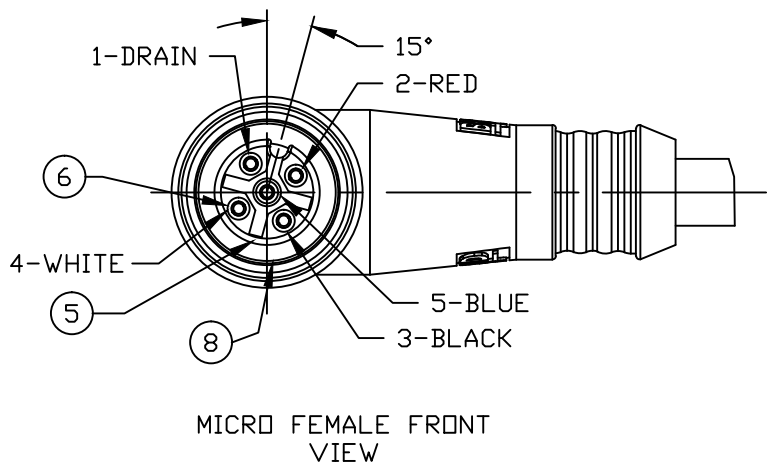

E

D

C

B

A

VOLTAGE RATING	30 VDC
AMPERAGE RATING	2.4 AMPS
PROTECTION	IP67
OPERATING TEMPERATURE	-20°C TO 80°C

MATERIAL NUMBER	ENGINEERING NUMBER	FINISHED LENGTH ± TOLERANCE
1300280274	130028-0274	1' 7" +1.75"/-0" [0.5M +44.5/-0mm]
1300280264	130028-0264	3' 3" +2.19"/-0" [1M +55.6/-0mm]
1300280275	130028-0275	4' 11" +2.19"/-0" [1.5M +55.6/-0mm]
1300280265	130028-0265	6' 7" +3.50"/-0" [2M +88.9/-0mm]
1300280276	130028-0276	8' 2" +3.50"/-0" [2.5M +88.9/-0mm]
1300280266	130028-0266	9' 10" +3.50"/-0" [3M +88.9/-0mm]
1300280267	130028-0267	13' 1" +6.50"/-0" [4M +165.1/-0mm]
1300280268	130028-0268	16' 4" +6.50"/-0" [5M +165.1/-0mm]

ITEM	QTY	DESCRIPTION	MATERIAL	FINISH
11	5	PIN CONTACT	COPPER ALLOY	GOLD PLATED
10	1	INSERT	NYLON	BLACK
9	1	COUPLING NUT	COPPER ALLOY	NICKEL PLATED
8	1	O-RING	NITRILE	RED
7	1	LABEL	VINYL (D)	BLACK/YELLOW
6	5	SOCKET CONTACT	COPPER ALLOY	GOLD PLATED
5	1	INSERT	NYLON	BLACK
4	1	COUPLING NUT	BRASS	NICKEL PLATED
3	1	OVERMOLD	TPU (D)	CLEAR (D)
2	1	OVERMOLD	TPE (D)	GRAY
1	1	DROP CABLE, 2 TWISTED PAIRS 26AWG CORD	PVC	GRAY

IMAT. WAS PVC, COLOR WAS GRAY EC NO: IPG2017-0030 DRWN: RSTONE 7/12/16 CHKD: K COX 2016/07/13 APPR: TWOLDEGE	DESCRIPTION REV	QUALITY SYMBOLS ▽=0 ▽C=0	GENERAL TOLERANCES (UNLESS SPECIFIED) mm INCH 4 PLACES ±--- ±--- 3 PLACES ±--- ±.005 2 PLACES ±0.13 ±.010 1 PLACE ±0.25 ±.020 ANGULAR ±1/2°	DIMENSION STYLE IN/MM DRAWN BY DATE BWOODMAN 2011/11/04 CHECKED BY DATE KJOZWIK 2011/11/16 APPROVED BY DATE ---	SCALE 1:1 DESIGN UNITS INCH THIRD ANGLE PROJECTION	TITLE MIC 90D TERMINATED FEM TO MIC STR MALE SPCL KEYWAY ORIENT MOLEX INCORPORATED	MATERIAL NO. SEE TABLE SIZE B THIS DRAWING CONTAINS INFORMATION THAT IS PROPRIETARY TO MOLEX INCORPORATED AND SHOULD NOT BE USED WITHOUT WRITTEN PERMISSION	DOCUMENT NO. SD-130028-008 SHEET NO. 1 OF 1
--	--------------------	--------------------------------	---	--	--	--	---	--