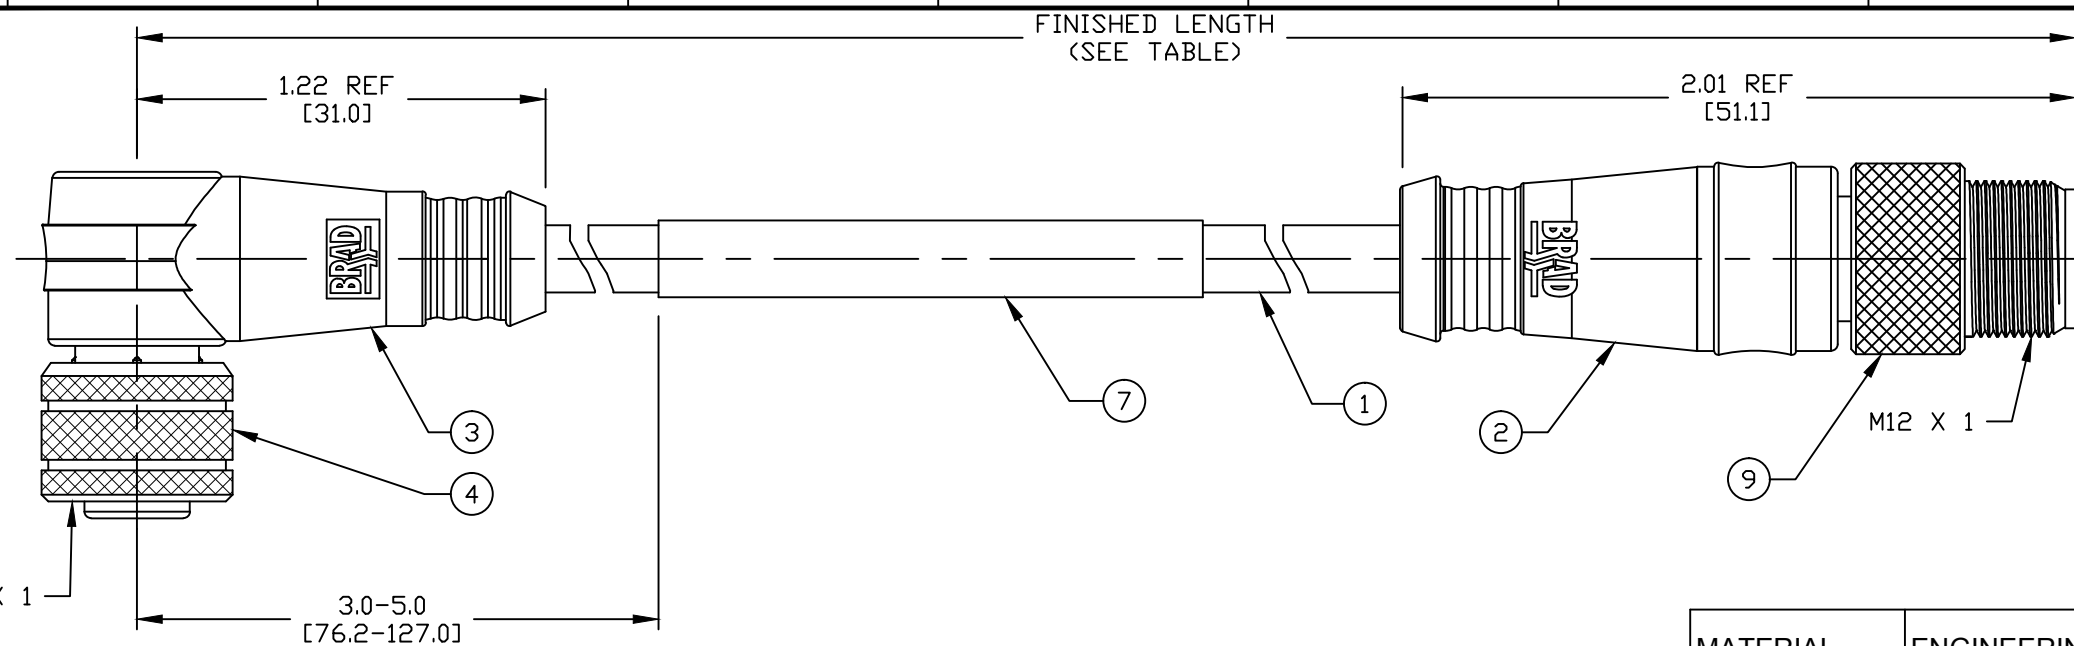

E

D

C

B

A

VOLTAGE RATING	30 VDC
AMPERAGE RATING	2.4 AMPS
PROTECTION	IP67
OPERATING TEMPERATURE	-20°C TO 80°C

MATERIAL NUMBER	ENGINEERING NUMBER	FINISHED LENGTH ± TOLERANCE
1300280274	130028-0274	1' 7" +1.75"/-0" [0.5M +44.5/-0mm]
1300280264	130028-0264	3' 3" +2.19"/-0" [1M +55.6/-0mm]
1300280275	130028-0275	4' 11" +2.19"/-0" [1.5M +55.6/-0mm]
1300280265	130028-0265	6' 7" +3.50"/-0" [2M +88.9/-0mm]
1300280276	130028-0276	8' 2" +3.50"/-0" [2.5M +88.9/-0mm]
1300280266	130028-0266	9' 10" +3.50"/-0" [3M +88.9/-0mm]
1300280267	130028-0267	13' 1" +6.50"/-0" [4M +165.1/-0mm]
1300280268	130028-0268	16' 4" +6.50"/-0" [5M +165.1/-0mm]

ITEM	QTY	DESCRIPTION	MATERIAL	FINISH
11	5	PIN CONTACT	COPPER ALLOY	GOLD PLATED
10	1	INSERT	NYLON	BLACK
9	1	COUPLING NUT	COPPER ALLOY	NICKEL PLATED
8	1	O-RING	NITRILE	RED
7	1	LABEL	VINYL (D)	BLACK/YELLOW
6	5	SOCKET CONTACT	COPPER ALLOY	GOLD PLATED
5	1	INSERT	NYLON	BLACK
4	1	COUPLING NUT	BRASS	NICKEL PLATED
3	1	OVERMOLD	TPU (D)	CLEAR (D)
2	1	OVERMOLD	TPE (D)	GRAY
1	1	DROP CABLE, 2 TWISTED PAIRS 26AWG CORD	PVC	GRAY

IMAT. WAS PVC, COLOR WAS GRAY EC NO: IPG2017-0030 DRWN: RSTONE 7/12/16 CHKD: K COX 2016/07/13 APPR: TWOLDEGE	DESCRIPTION REV	QUALITY SYMBOLS ▽=0 ▽C=0	GENERAL TOLERANCES (UNLESS SPECIFIED) mm INCH 4 PLACES ±--- ±--- 3 PLACES ±--- ±.005 2 PLACES ±0.13 ±.010 1 PLACE ±0.25 ±.020 ANGULAR ±1/2°	DIMENSION STYLE IN/MM DRAWN BY DATE BWOODMAN 2011/11/04 CHECKED BY DATE KJOZWIK 2011/11/16 APPROVED BY DATE ---	SCALE 1:1 DESIGN UNITS INCH THIRD ANGLE PROJECTION	TITLE MIC 90D TERMINATED FEM TO MIC STR MALE SPCL KEYWAY ORIENT MOLEX INCORPORATED	MATERIAL NO. SEE TABLE SIZE B THIS DRAWING CONTAINS INFORMATION THAT IS PROPRIETARY TO MOLEX INCORPORATED AND SHOULD NOT BE USED WITHOUT WRITTEN PERMISSION	DOCUMENT NO. SD-130028-008 SHEET NO. 1 OF 1
--	--------------------	--------------------------------	---	--	--	--	---	--