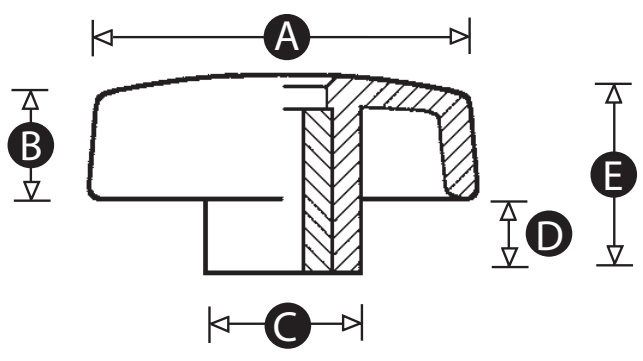

DataSheet

Through Thread Wing Knob

Material
High impact resistant thermoplastic

Standard colour
Black

Finish
Matt

Female insert material
Brass

Part No.	A	B	C	D	E	Thread size
169345	40	12	15	8	20	M6
169367	50	15	15	9	24	M8
169373	60	18	19	12	30	M10