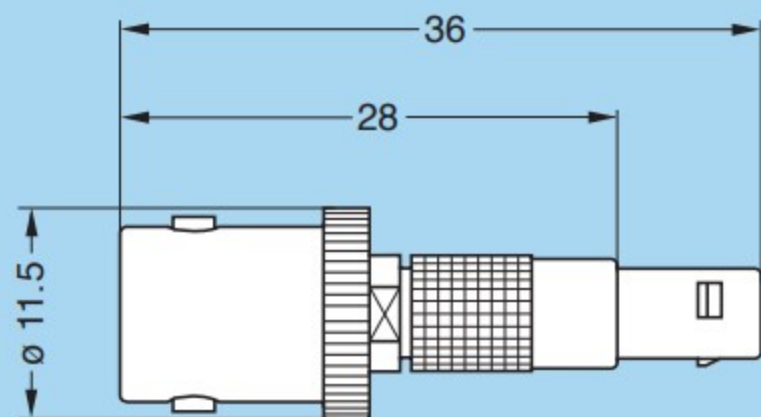

Adaptors

ABF Adaptor from LEMO plug to BNC socket

Part number	Weight (g)
ABF.00.250.NTA	8.3