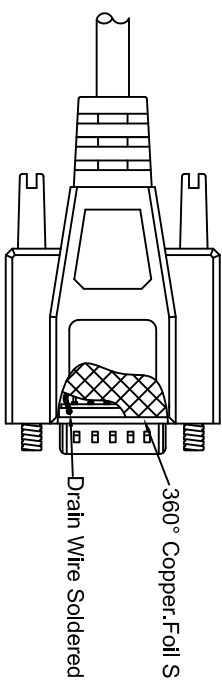

THE INFORMATION CONTAINED IN THIS DRAWING IS THE SOLE PROPERTY OF AMPHENOL CABLES ON DEMAND. ANY REPRODUCTION OR DISCLOSURE TO THIRD PARTIES, IN PART OR WHOLE, WITHOUT THE EXPRESS WRITTEN PERMISSION OF AMPHENOL CABLES ON DEMAND IS PROHIBITED.

4-40thread(UNC)

4X THUMBSCREW

Amphenol Cables on Demand

D-SUB  
15PIN Male

D-SUB  
15PIN Male

LENGTH

LENGTH & P/N Table

LENGTH	P/N	Cable Color
2.5FT ±1 inch	CS-DSDMDR15MM-002.5	GREY
5FT ±2 inch	CS-DSDMDR15MM-005	GREY
10FT ±3 inch	CS-DSDMDR15MM-010	GREY
15FT ±3 inch	CS-DSDMDR15MM-015	GREY
25FT ±4 inch	CS-DSDMDR15MM-025	GREY
50FT ±8 inch	CS-DSDMDR15MM-050	GREY

PIN OUT:		
Male	Male	Color
PIN1	PIN1	Black
PIN2	PIN2	Brown
PIN3	PIN3	Red
PIN4	PIN4	Orange
PIN5	PIN5	Yellow
PIN6	PIN6	Green
PIN7	PIN7	Blue
PIN8	PIN8	Purple
PIN9	PIN9	Gray
PIN10	PIN10	White
PIN11	PIN11	Pink
PIN12	PIN12	Light Green
PIN13	PIN13	Black/White
PIN14	PIN14	Brown/White
PIN15	PIN15	Red/White
SHIELD	SHIELD	Drain Wire