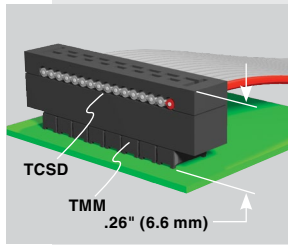

TCSD-08-D-02.00-01-N-R

TCSD SERIES

(2.00 mm) .0787"

TIGER EYE™ IDC SOCKET CABLE

Mates with:

TMM, TMMH, STMM, MMT, TW, MTMM, EHT, ETMM (-SR), ZSTMM

SPECIFICATIONS

For complete specifications see www.samtec.com?TCSD

Insulator Material:
Black Glass Filled Polyester

Contact:

BeCu
Au or Sn over 50 μ" (1.27 μm) Ni

Wire:

28 AWG 7/36 Stranded,
Tinned, Copper with
Gray PVC Insulator

Current Rating (TCSD/STMM):
2.8 A per pin
(2 pins powered)

Operating Temp Range:
-40 °C to +105 °C

Lead Size Accepted:

(0.48 mm) .019" to
(0.53 mm) .021"

RoHS Compliant:
Yes

RECOGNITIONS

For complete scope of recognitions see www.samtec.com/quality

ALSO AVAILABLE (MOQ Required)

- Other sizes
- Other platings

POLARIZING KEY

Specify PK-01-07 for polarizing key (Available in wheels of six each).

Also polarizes SMM Series socket strips.

Note:
TCSD Series assemblies are non-standard, non-returnable.