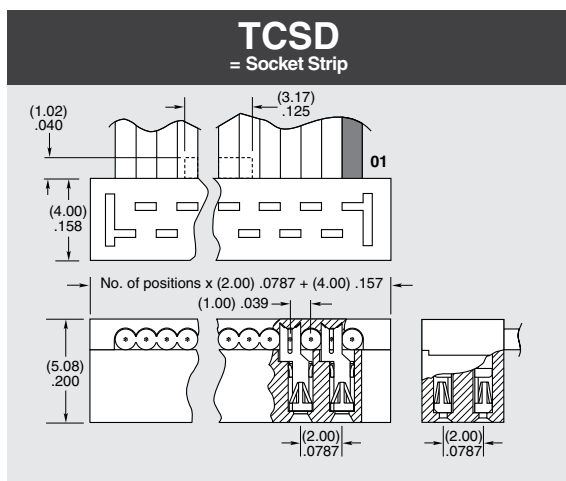

Due to technical progress, all designs, specifications and components are subject to change without notice.

WWW.SAMTEC.COM

All parts within this catalog are built to Samtec's specifications. Customer specific requirements must be approved by Samtec and identified in a Samtec customer-specific drawing to apply.