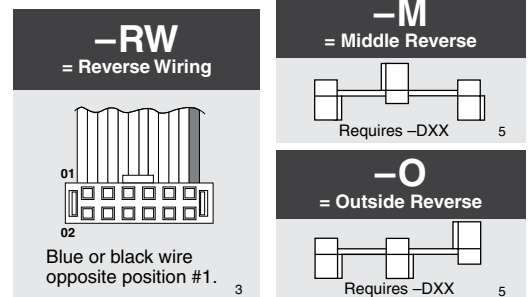

Due to technical progress, all designs, specifications and components are subject to change without notice.

WWW.SAMTEC.COM

All parts within this catalog are built to Samtec's specifications. Customer specific requirements must be approved by Samtec and identified in a Samtec customer-specific drawing to apply.