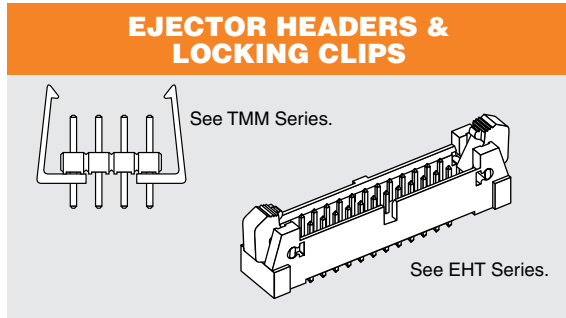

Due to technical progress, all designs, specifications and components are subject to change without notice.

WWW.SAMTEC.COM

All parts within this catalog are built to Samtec's specifications. Customer specific requirements must be approved by Samtec and identified in a Samtec customer-specific drawing to apply.