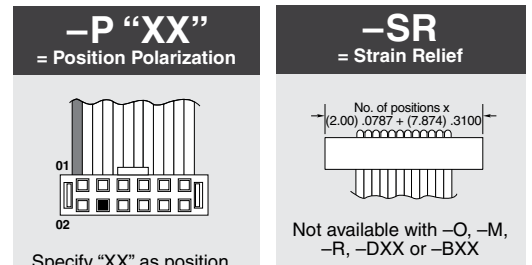

Due to technical progress, all designs, specifications and components are subject to change without notice.

WWW.SAMTEC.COM

All parts within this catalog are built to Samtec's specifications. Customer specific requirements must be approved by Samtec and identified in a Samtec customer-specific drawing to apply.