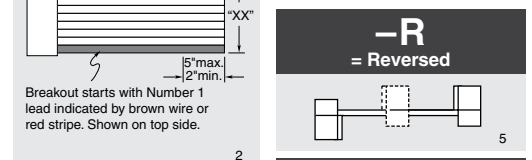

Due to technical progress, all designs, specifications and components are subject to change without notice.

WWW.SAMTEC.COM

All parts within this catalog are built to Samtec's specifications. Customer specific requirements must be approved by Samtec and identified in a Samtec customer-specific drawing to apply.