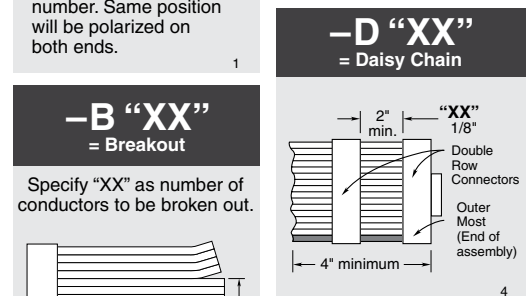

Due to technical progress, all designs, specifications and components are subject to change without notice.

WWW.SAMTEC.COM

All parts within this catalog are built to Samtec's specifications. Customer specific requirements must be approved by Samtec and identified in a Samtec customer-specific drawing to apply.