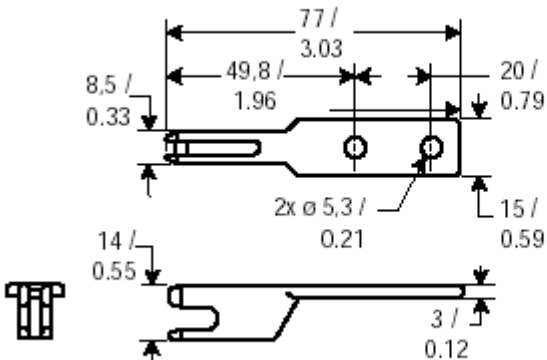

Honeywell

GKZ56 **Straight Key**

Product Specifications	
Product Type	Key
Used with	GK, GKR/GKL

Honeywell

GKZ56 **Straight Key**

Straight Key

Model: GKZ56
Part No: GKZ56

Door swing radius down to 250 mm / 9.84 in

GKZ56

Straight Key

⚠ WARNING
MISUSE OF DOCUMENTATION

- The information presented in this product sheet (or catalog) is for reference only. DO NOT USE this document as product installation information.
- Complete installation, operation and maintenance information is provided in the instructions supplied with each product.