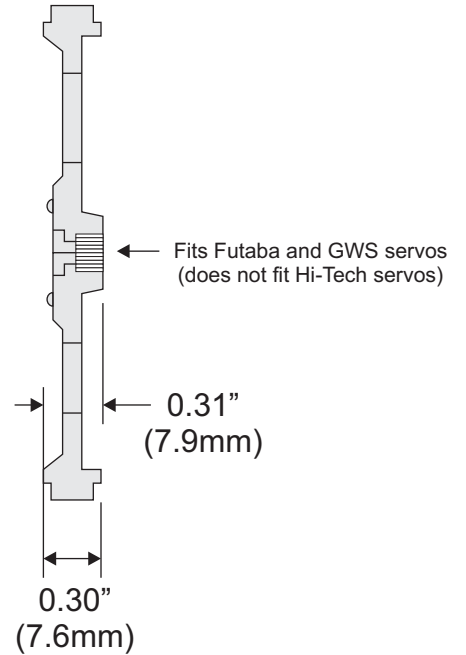

One wheel and two rubber band tires (28109)

2.62"
(66.5mm)

Wheel Front

2.57"
(65.3mm)

Wheel Back

1.40"
(35.6mm)

Side

Mouser Electronics

Authorized Distributor

Click to View Pricing, Inventory, Delivery & Lifecycle Information:

[Adafruit:](#)

[167](#) [2744](#) [2942](#)