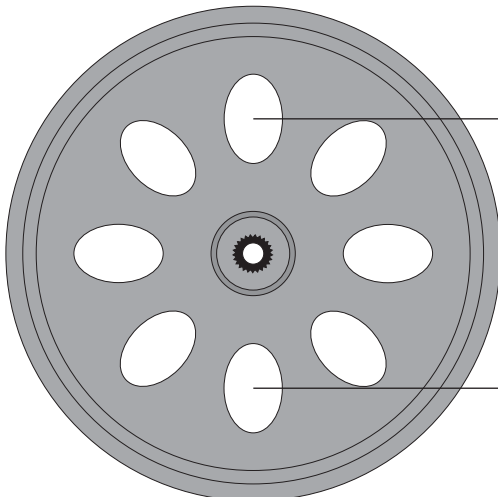

One wheel and two rubber band tires (28109)

2.62"
(66.5mm)

Wheel Front

2.57"
(65.3mm)

Wheel Back

1.40"
(35.6mm)

Side

Mouser Electronics

Authorized Distributor

Click to View Pricing, Inventory, Delivery & Lifecycle Information:

[Adafruit:](#)

[167](#) [2744](#) [2942](#)