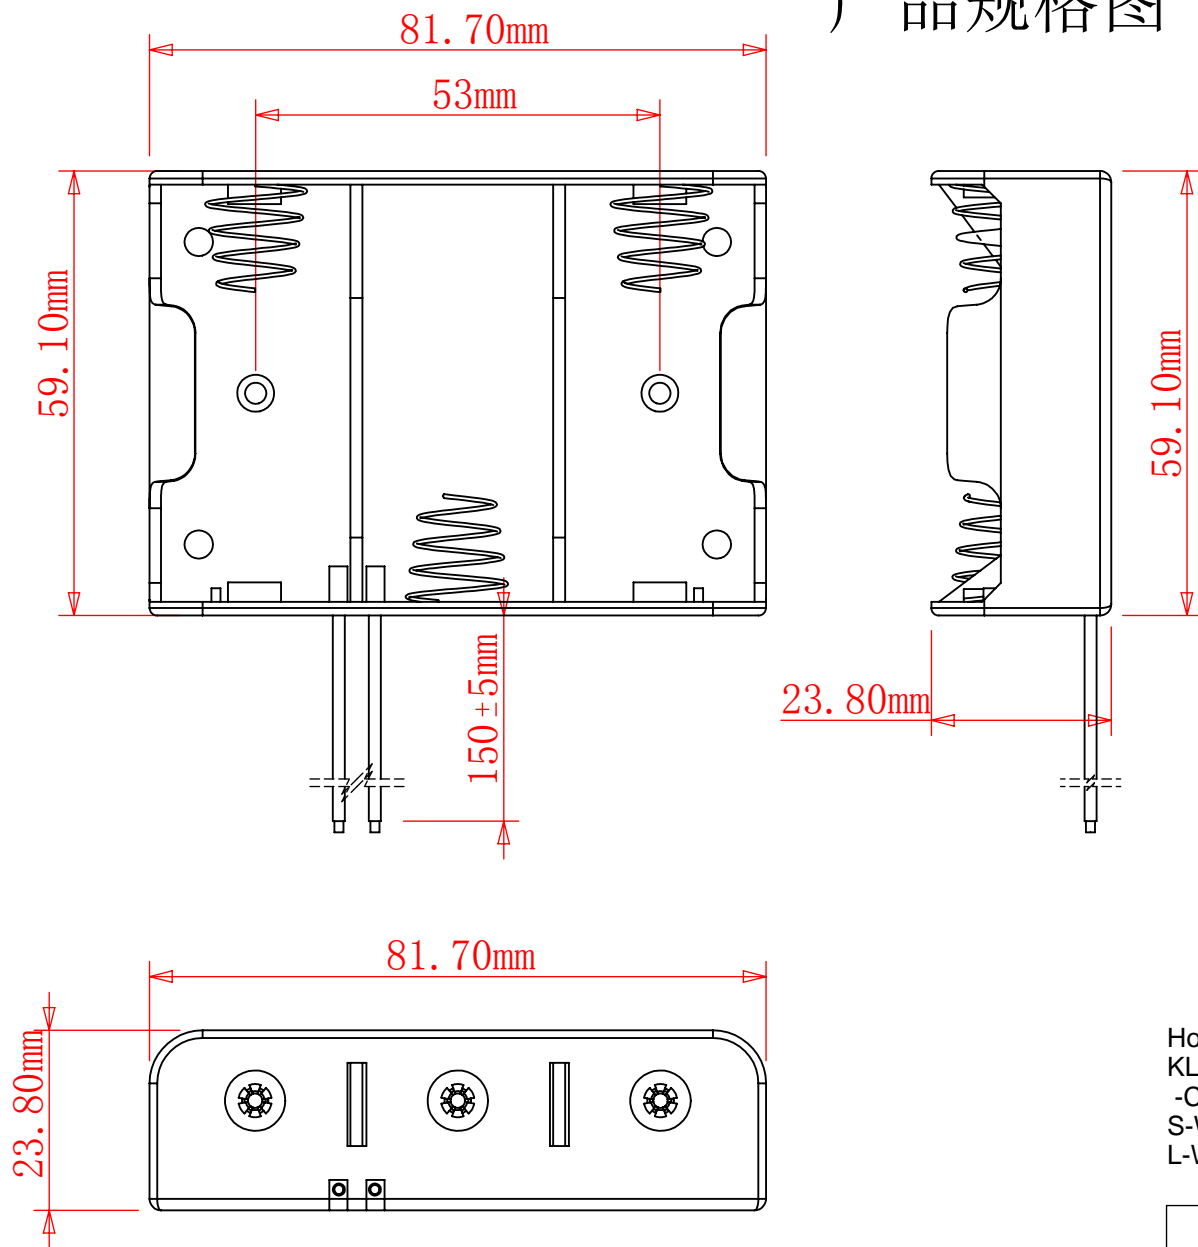

产品规格图

How to order Example:

KLS5-802-A

-Cell Box Series

S-With Solder Lug W-With UL1007 26AWG Wire 15CM Or Other

L-With 6 Prong Sannp

KLS ELECTRONIC CO.,LTD.

3节2号两耳并排电池盒(带线)

TBH-C-3A-W

比例

1: 1

公差

±0.2mm