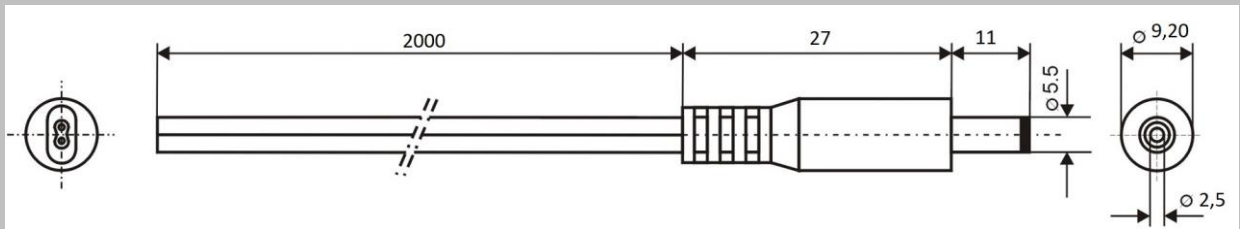

**Specification:**

Model	DC.CAB.6600.0200
DC PLUG	5.5/2.5 mm
Recommended voltage	0 - 48V
Max Current	3 A
Dielectric Strength	500 VDC
Operating temperature	-25°C to +70°C
Cord Length	2000 mm
Cable Diameter	1,62 x 3,42 mm
Wire Diameter	2x0,35mm <sup>2</sup>
ROHS	+