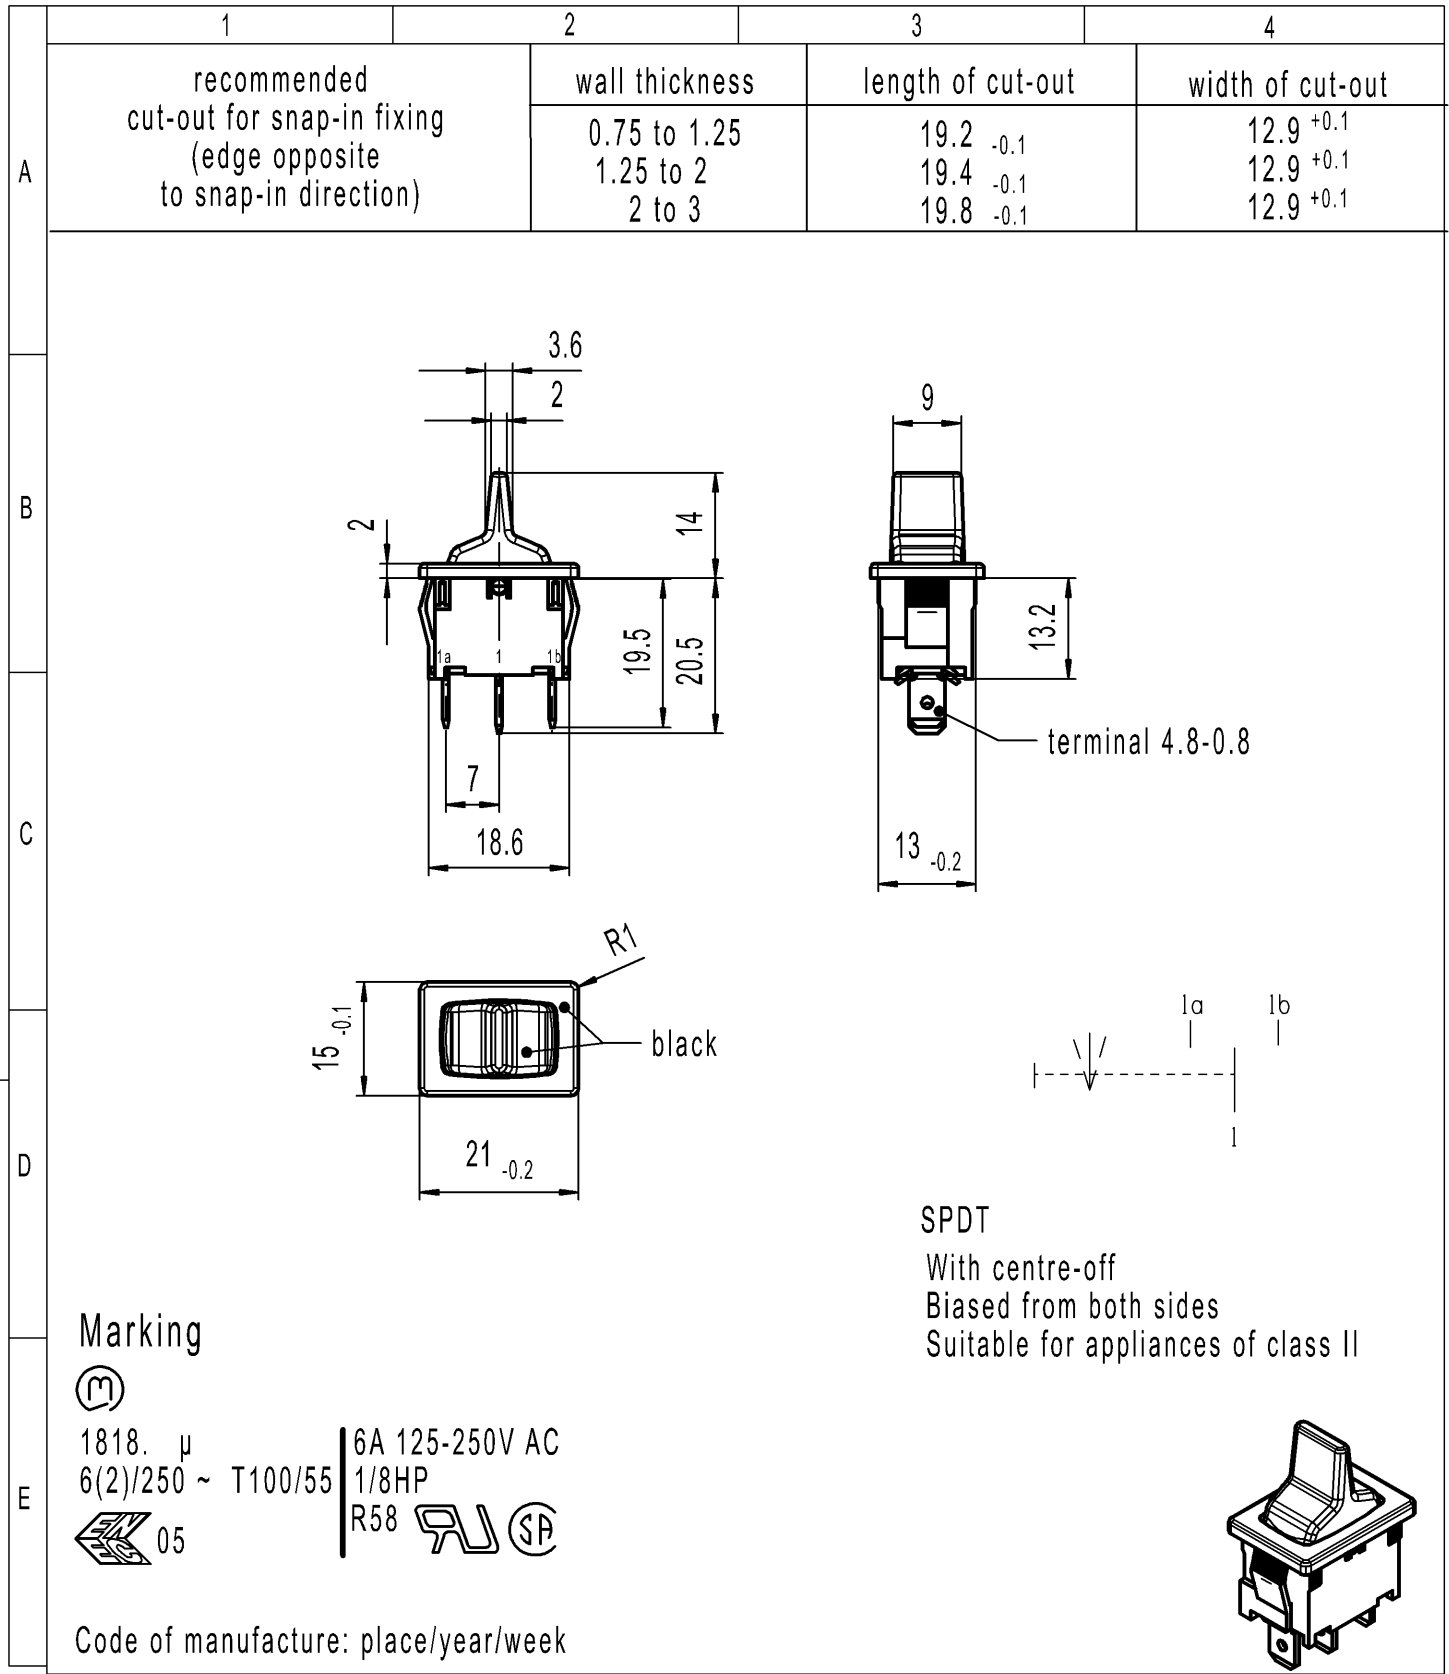

-	-	-	1818.1302-XX
Figure	Type	Customer Part No.	Art.No.-PI
Shape and location	Angle $\pm 2^\circ$	Sheet 01	Ident. K
	Edge tolerance	Format DIN A4	Document number 18181302
\pm 	Length	Projection	Index e
	Radii	Scale 1:1	Appliance Switch
e	138576	All dimensions are in millimetres	
d	64505	Replacement of	
c	29866	Zg.gl.Nr.v.31.07.2000	
b	29866	 MARQUARDT	
Index	MEC-No.		
	Date (YYYY-MM-DD)	Date (YYYY-MM-DD)	
	Edited by	Edited by	