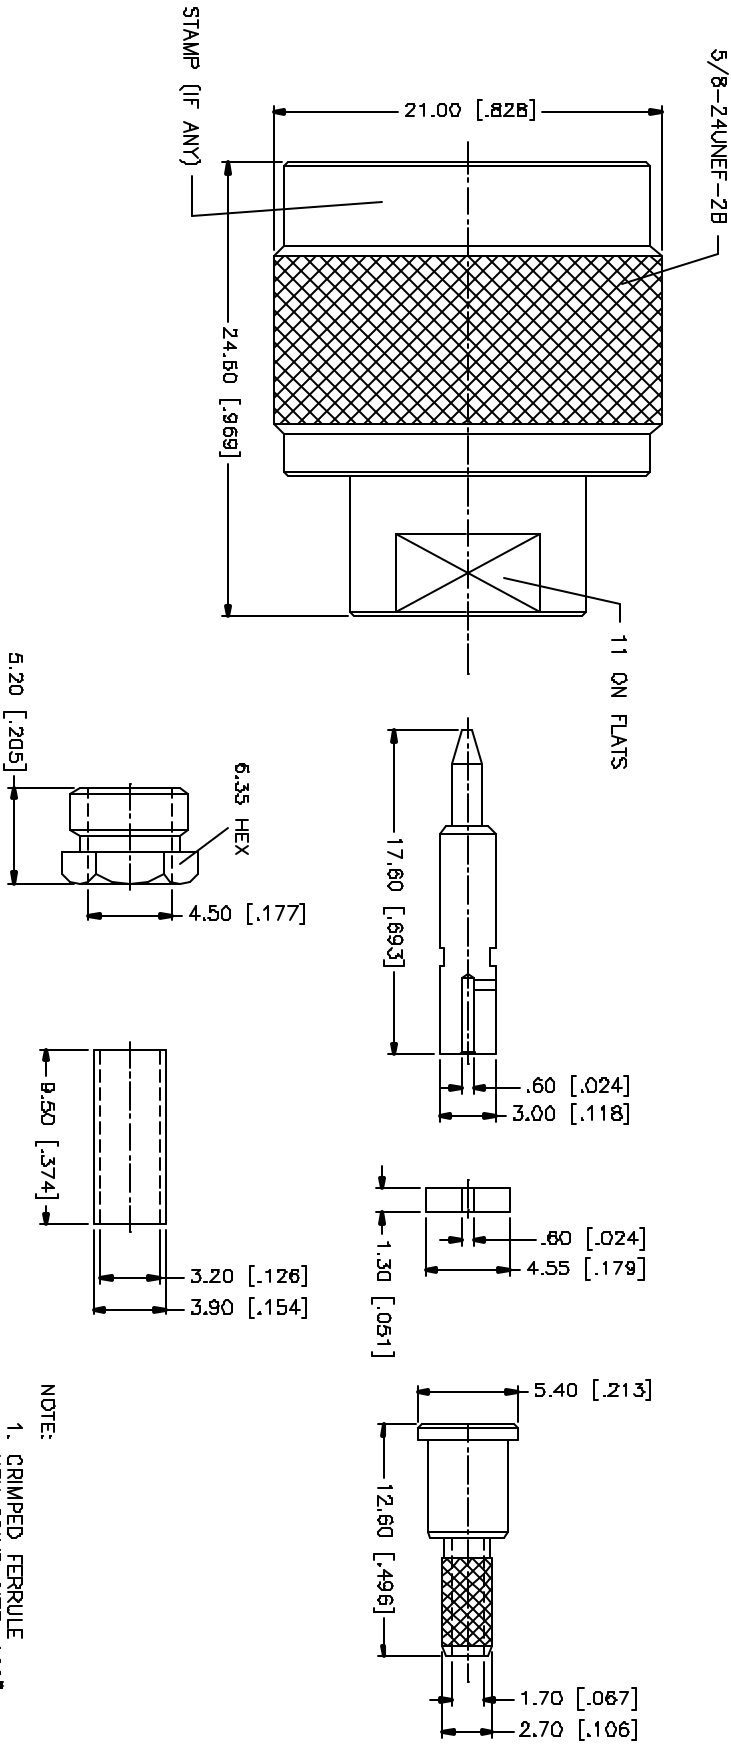

REV.	DATE	DESCRIPTION
NC	05/10/04	INITIAL RELEASE

- NOTE:
1. CRIMPED FERRULE
HEX CRIMP SIZE .128"
 2. CRIMPED CONTACT PIN
HEX CRIMP SIZE .100"

REV.	DATE	DESCRIPTION
8		
7		
6		
5		
4		
3		
2		
1		

REV.	DATE	DESCRIPTION
8		
7		
6		
5		
4		
3		
2		
1		

REV.	DATE	DESCRIPTION
8		
7		
6		
5		
4		
3		
2		
1		

REV.	DATE	DESCRIPTION
8		
7		
6		
5		
4		
3		
2		
1		

REV.	DATE	DESCRIPTION
8		
7		
6		
5		
4		
3		
2		
1		

REV.	DATE	DESCRIPTION
8		
7		
6		
5		
4		
3		
2		
1		