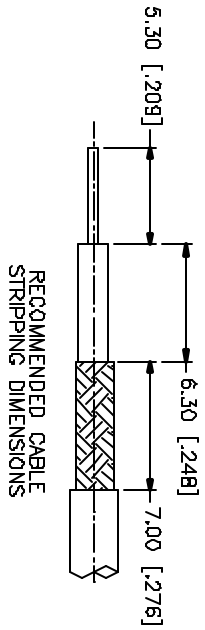

REV.	DATE	DESCRIPTION
NC	05/10/04	INITIAL RELEASE

- NOTE:
1. CRIMPED FERRULE
HEX CRIMP SIZE .128"
 2. CRIMPED CONTACT PIN
HEX CRIMP SIZE .100"

REV.	DATE	DESCRIPTION
8		
7		
6		
5		
4		
3		
2		
1		

REV.	DATE	DESCRIPTION
8		
7		
6		
5		
4		
3		
2		
1		

REV.	DATE	DESCRIPTION
8		
7		
6		
5		
4		
3		
2		
1		

REV.	DATE	DESCRIPTION
8		
7		
6		
5		
4		
3		
2		
1		

REV.	DATE	DESCRIPTION
8		
7		
6		
5		
4		
3		
2		
1		

REV.	DATE	DESCRIPTION
8		
7		
6		
5		
4		
3		
2		
1		