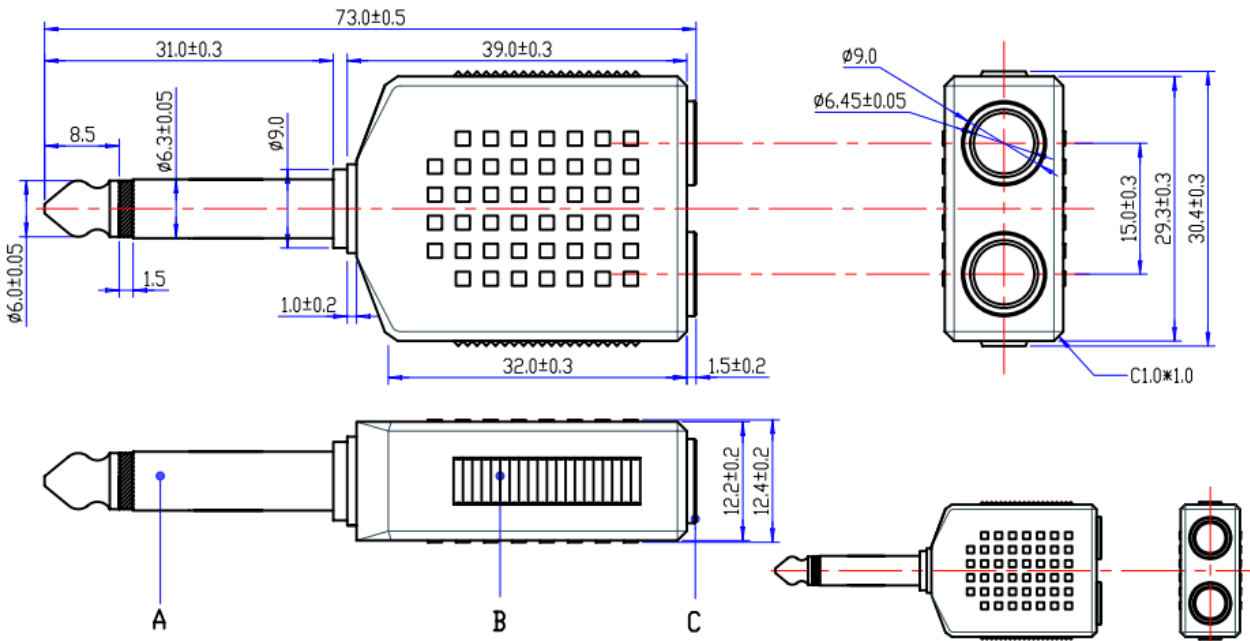

Datasheet

Straight Audio Connector Adapter Female 1/4 in Mono to Male 1/4 in Mono

RS Stock 392-621

Dimensions: (mm)

NO	Description	Unit	Materials	Finish/Color
A.	6.3MP	1	BRASS	NI
B.	BODY	1	ABS	B
C.	6.3MJ	2	BRASS	NI