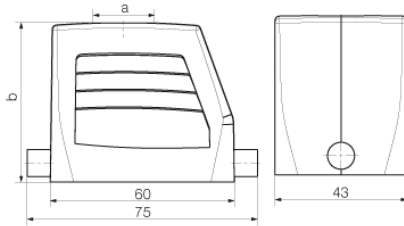

Data sheet

HDC 06B TOLU 1M25G

Weidmüller Interface GmbH & Co. KG
Klingenbergstraße 26
D-32758 Detmold
Germany

www.weidmueller.com

Drawings