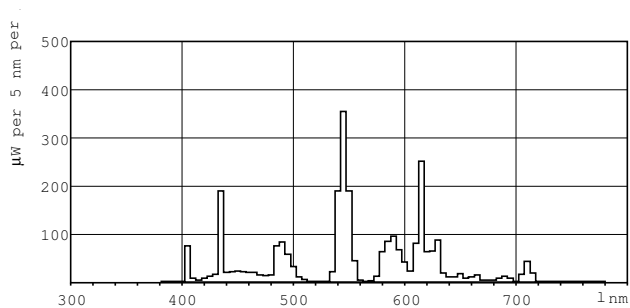

MASTER TL-D Super 80

Energy Consumption kWh/1000 h	42 kWh
Product Data	
Full product code	871150063198540
Order product name	MASTER TL-D Super 80 36W/835 1SL/25
EAN/UPC - Product	8711500631985
Order code	927921083523

Numerator - Quantity Per Pack	1
Numerator - Packs per outer box	25
Material Nr. (12NC)	927921083523
Net Weight (Piece)	135.000 g
ILCOS Code	FD-36/35/1B-E-G13

Dimensional drawing

Product	D (max)	A (max)	B (max)	B (min)	C (max)
MASTER TL-D Super 80 36W/835 1SL/25	28 mm	1199.4 mm	1206.5 mm	1204.1 mm	1213.6 mm

TL-D 36W/835

Photometric data

LDPB_TL-D8_835-Spectral power distribution B/W