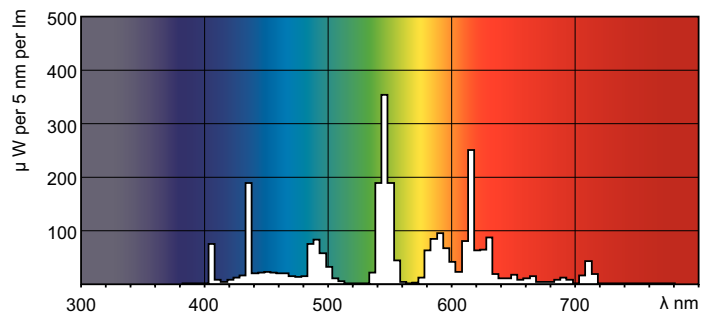

LDPO_TL-D8_835-Spectral power distribution Colour