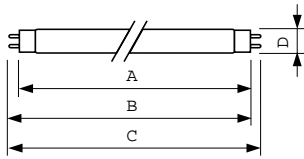

MASTER TL-D Super 80

Energy Consumption kWh/1000 h	42 kWh
Product Data	
Full product code	871150063198540
Order product name	MASTER TL-D Super 80 36W/835 1SL/25
EAN/UPC - Product	8711500631985
Order code	927921083523

Numerator - Quantity Per Pack	1
Numerator - Packs per outer box	25
Material Nr. (12NC)	927921083523
Net Weight (Piece)	135.000 g
ILCOS Code	FD-36/35/1B-E-G13

Dimensional drawing