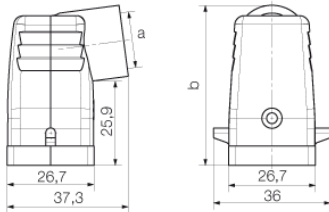

Data sheet

HDC 04A TWLU 1M20G

Weidmüller Interface GmbH & Co. KG
Klingenbergstraße 26
D-32758 Detmold
Germany

www.weidmueller.com

Drawings