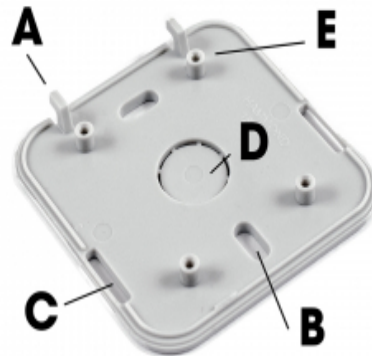

Quality Products. Service Excellence.

ABS Plastic Miniature Enclosures *Snap-fit, wall-mount. 1551SNAP Series*

Vented Sensor Enclosure

Key Features:

- Simple snap-fit assembly and wall-mounting features designed for IoT or general purpose applications.
- Choice of vented or unvented.
- Vented versions protect electronics from harmful contact with hands or tools, but allows entry of air and moisture for applications which require environmental exposure (e.g. sensors).
- Ideally suited for mounting of printed circuit boards.
- Slots on the base of the enclosure allow for easy wall-mounting.
- Knockout on the base can be removed with a screwdriver and used for wire entry.
- Molded in ABS plastic (material has a UL94-HB rating).
- Choice of (4) square/ rectangle sizes and (3) circle sizes. Stocked in black, grey, and white.
- Satin texture finish.
- Enclosure features a snap-fit assembly and can be reopened repeatedly as needed. No hardware required.
- (4) P.C. board standoffs molded into interior (see drawings for details).
- Designed to meet IP30.

Notes:

- To secure P.C. board use self tapping #2 x 3/16" screws (Qty 100 - Part number **1553WTS100**) - not included with enclosure.

Photo Features:

Enclosure base features:

- A) Assembly hooks (square/rectangle models only)
- B) Wall-mounting slots
- C) Snap-fit closures
- D) Wire entry knockout
- E) PC Board standoffs

Black

Gray

White

Square and Rectangle Enclosures

Vented	Unvented	Color	Length	Width	Depth
1551V1BK	1551SNAP1BK	Black	40	40	20
1551V1GY	1551SNAP1GY	Grey	40	40	20
1551V1WH	1551SNAP1WH	White	40	40	20
1551V2BK	1551SNAP2BK	Black	80	40	20
1551V2GY	1551SNAP2GY	Grey	80	40	20
1551V2WH	1551SNAP2WH	White	80	40	20
1551V3BK	1551SNAP3BK	Black	60	60	20
1551V3GY	1551SNAP3GY	Grey	60	60	20
1551V3WH	1551SNAP3WH	White	60	60	20
1551V4BK	1551SNAP4BK	Black	80	80	20
1551V4GY	1551SNAP4GY	Grey	80	80	20
1551V4WH	1551SNAP4WH	White	80	80	20