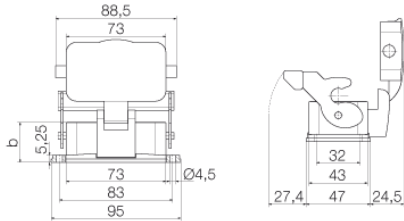

HDC 10B ADLU

Weidmüller Interface GmbH & Co. KG
Klingenbergstraße 26
D-32758 Detmold
Germany

www.weidmueller.com

Drawings