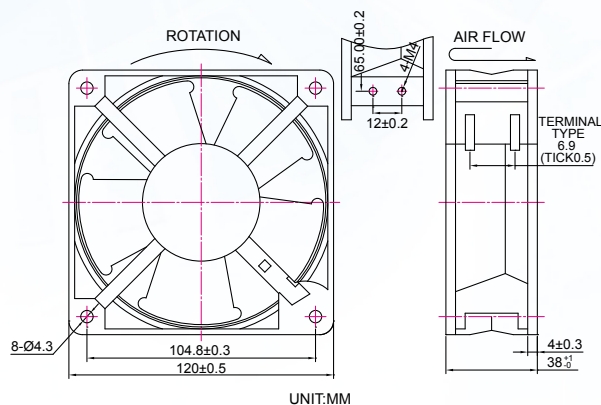

## 12038 【120x120x38 mm】

### Dimensions Drawing

### Specifications

Model	Bearing Type	Rated Voltage	Frequency	Rated Current	Power Consumption	Speed Reference	Air Flow		Static Pressure		Noise	Weight
		VAC	Hz	AMP	Watts	RPM	m3/min	CFM	mmH2O	Inch-H2O		
EC12038A1HBX	Ball	115	60	0.16	10	2600	2.35	83	6.5	0.256	43	460
EC12038A1HSX	Sleeve											
EC12038A2HBX	Ball	220/240	50	0.11	18	2500	2.12	75	5.2	0.205	40	460
EC12038A2HSX	Sleeve											