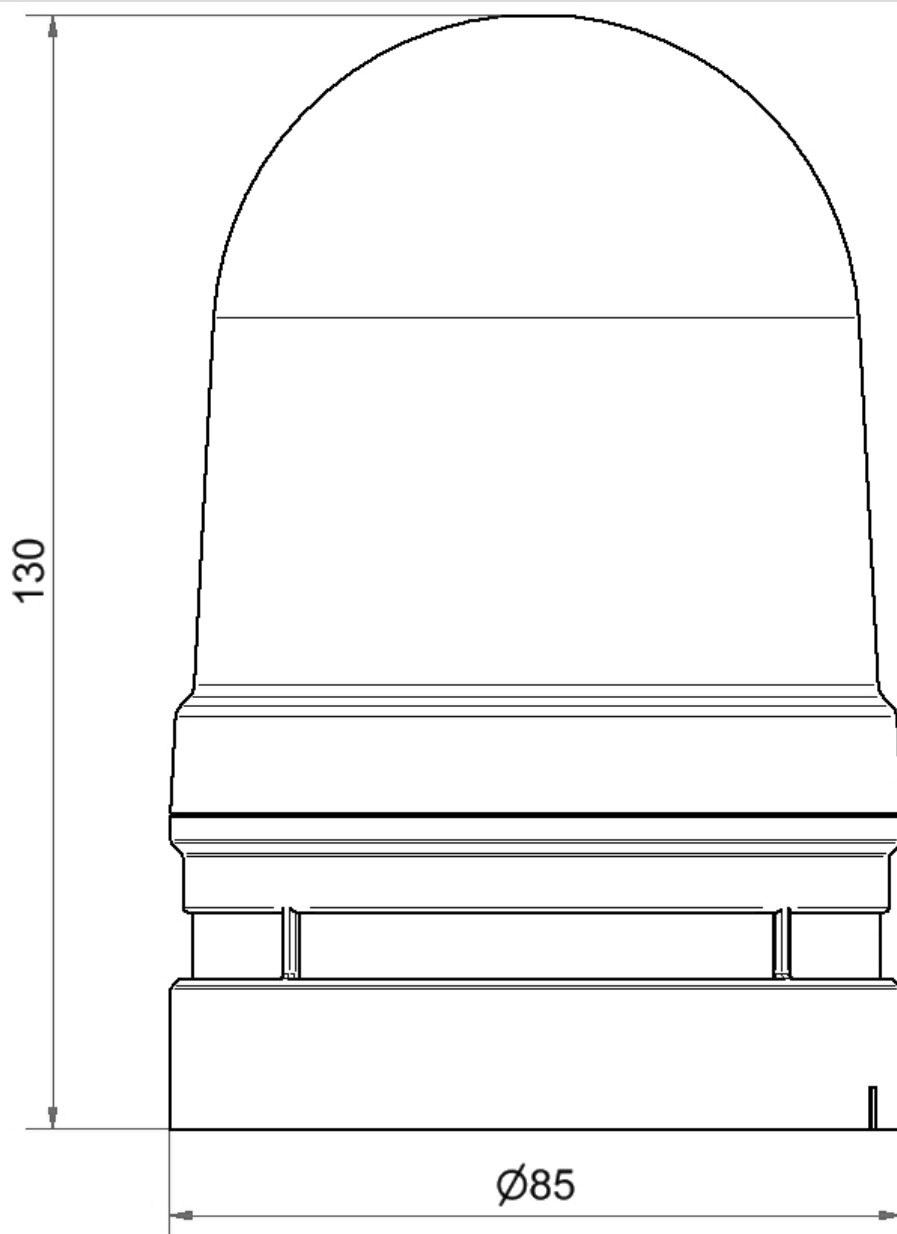

Midi / EvoSIGNAL

Midi TwinLIGHT Combi 115-230VAC YE

DRAWING

For additional installation and mounting information, refer to the appropriate user guide at www.werma.com. This printed copy is for information only and is subject to alteration.