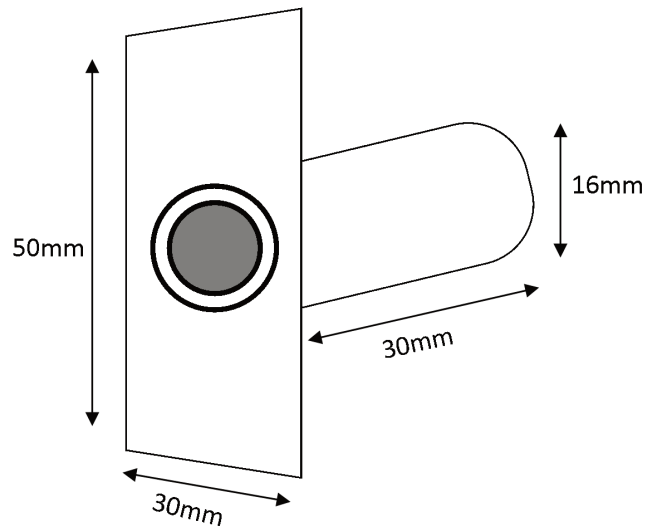

ENGLISH

Datasheet

Stock No: 9184740

RS Pro Grade 3 Final exit switch

Specifications

- Stainless steel sealed switch
- 450mm Cable length
- Vandal proof with security screws
- Grade 3
- Integral buzzer
- Positive action button
- Selectable resistors
- Removable faceplate for limited space installations
- Environmental class 2