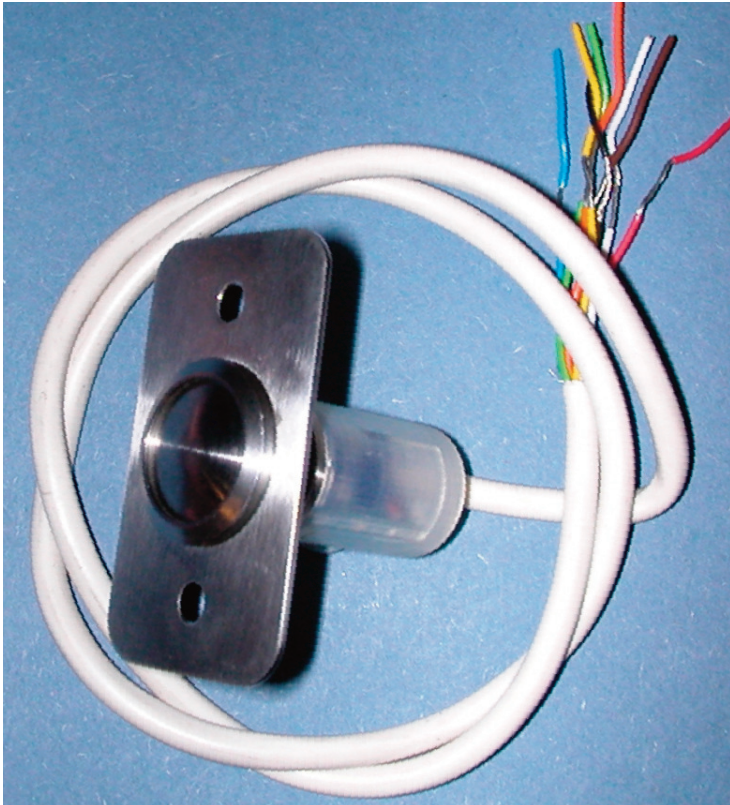

ENGLISH

Datasheet

Stock No: 9184740

RS Pro Grade 3 Final exit switch

Specifications

- Stainless steel sealed switch
- 450mm Cable length
- Vandal proof with security screws
- Grade 3
- Integral buzzer
- Positive action button
- Selectable resistors
- Removable faceplate for limited space installations
- Environmental class 2