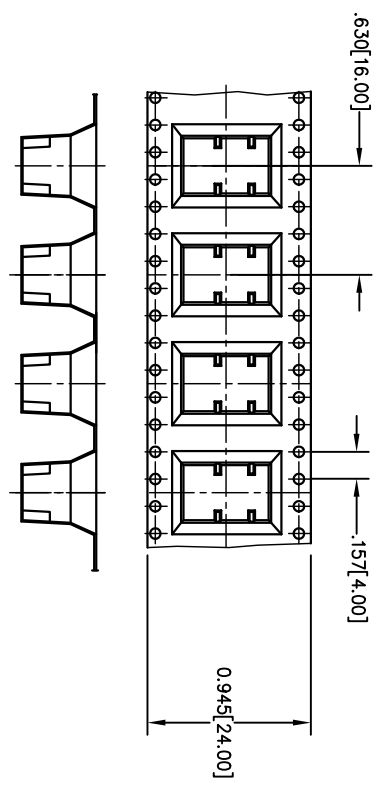

54202-****SLF
SPECIAL REQUEST CARRIER TAPE
FOR 2x5 SIZE(SEE NOTES 5)

54202-****MLF
TAPE AND REEL WITH PICK UP
CAP FOR SPECIAL CUSTOMER
FOR 2x5 SIZE(SEE NOTES 5)

mat'l. code		surface		ISO 1302		ISO 1101		projection		product family	
NOTES 2 & 3		ISO 4106		ISO 1101		ISO 1101		INCH/MM		BERGSTIK	
tr	ecn no	dr	date	tolerances unless otherwise specified		xxx400/xxx40.3		SCale 1:1		title	
AC				angles		xxx400/xxx40.3				.100 UNSHROUDED HDR DUAL ROW VERT. SMT.	
				inches		xxx400/xxx40.3				dwg no	
				in		xxx400/xxx40.3				sheet 4 of 4	
				0.2		xxx400/xxx40.3				size	
				D:INGRAM		1999-05-17				A3	
				engr		H.SUNDAY				type	
				chr		H.SUNDAY				Product Customer	
				pppd		H.SUNDAY				Drawing	
				1999-07-21		1999-07-21					
sheet	revision										
index	sheet										