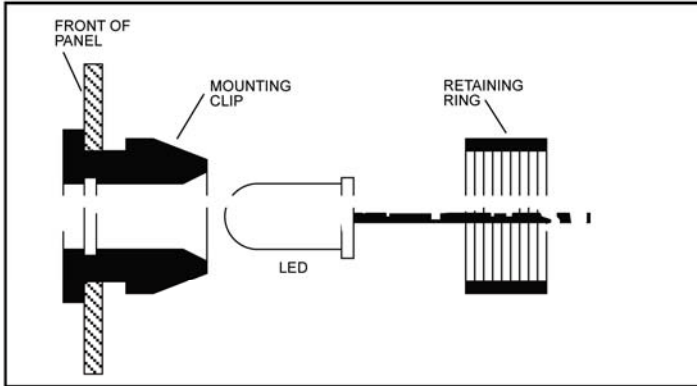

3mm LED Snap-In Mounting Clip

Dialight

515-0006

Snap-In Mounting Clip for use with the following LEDs:

- | | |
|----------|-----------------------|
| 521-9210 | 521-9430 |
| 521-9211 | 521-9431 |
| 521-9215 | 521-9432 |
| 521-9216 | 521-9459 |
| 521-9322 | 521-9478 |
| 521-9323 | 521-9498 |
| 521-9324 | 521-9628 |
| 521-9325 | 521-9636 ← NEW |
| 521-9326 | 521-9428 |
| 521-9408 | 521-9768 |
| 521-9427 | 521-9831 ← NEW |

Mounting Instructions

1. Snap Mounting Clip into front of Panel.
2. Insert LED Lamp into Mounting Clip from rear of Panel.
3. Snap Retaining Ring over Mounting Clip from rear.

4