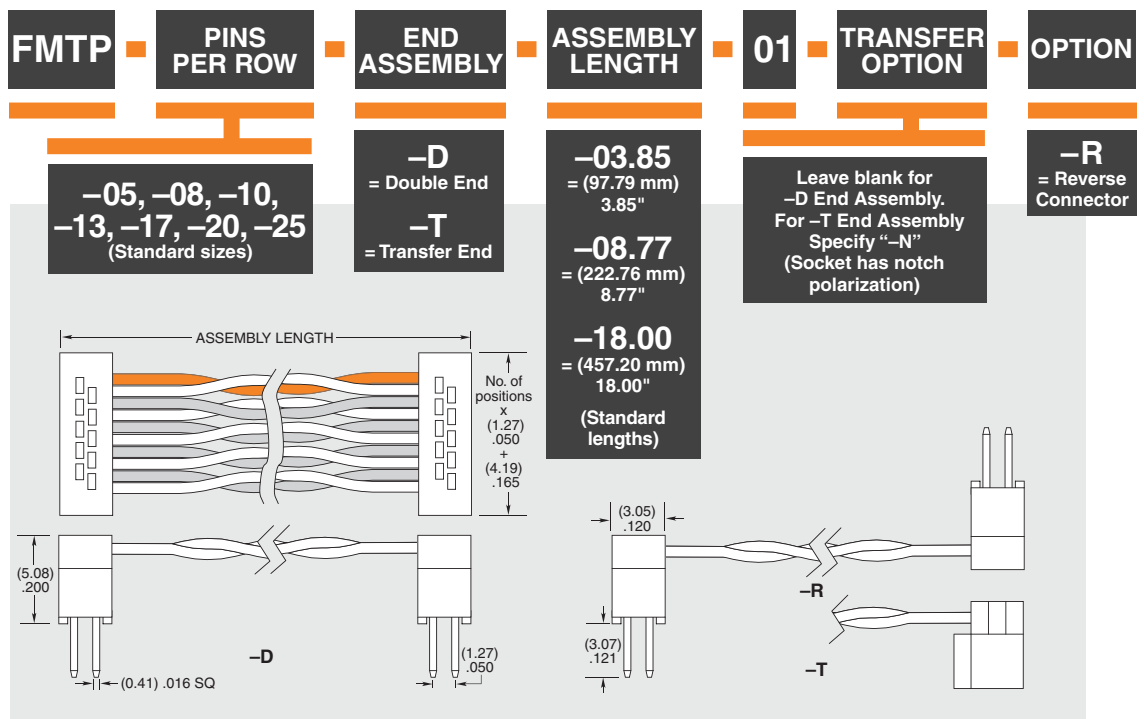

Due to technical progress, all designs, specifications and components are subject to change without notice.

WWW.SAMTEC.COM

All parts within this catalog are built to Samtec's specifications. Customer specific requirements must be approved by Samtec and identified in a Samtec customer-specific drawing to apply.