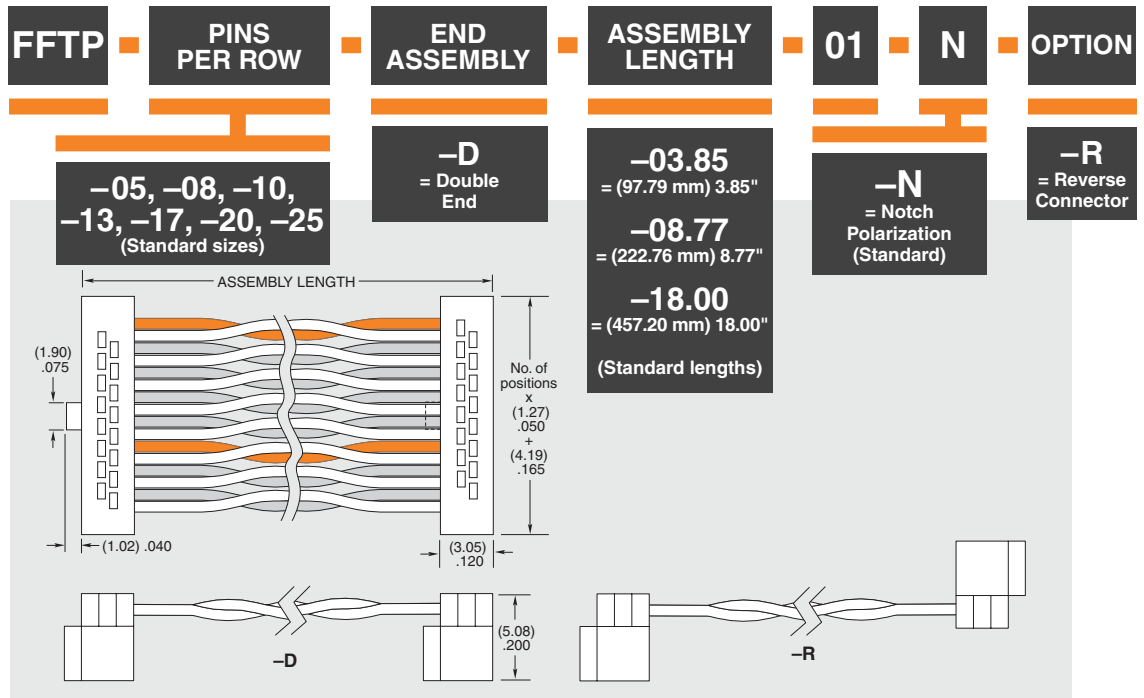

Due to technical progress, all designs, specifications and components are subject to change without notice.

WWW.SAMTEC.COM

All parts within this catalog are built to Samtec's specifications. Customer specific requirements must be approved by Samtec and identified in a Samtec customer-specific drawing to apply.