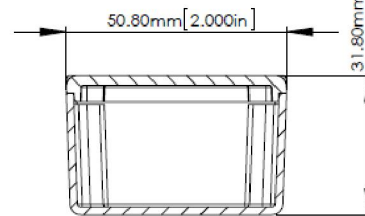

RS Stock No.1465294

SECTION B-B
SCALE 1 : 1

SECTION A-A
SCALE 1 : 1

FOUR (4) #6-32X5/8"
SELF-TAPPING SCREWS.

ASSEMBLY

According to ISO 2768-m	
Measuring DIM=L	Tolerances
0.5<L<=3.0mm	±0.1mm
3.0<L<=6.0 mm	±0.1mm
6.0<L<=30.0 mm	±0.2mm
30.0<L<=120.0 mm	±0.3mm
120.0<L<=400.0 mm	±0.5mm
400.0<L<=1000.0 mm	±0.8mm