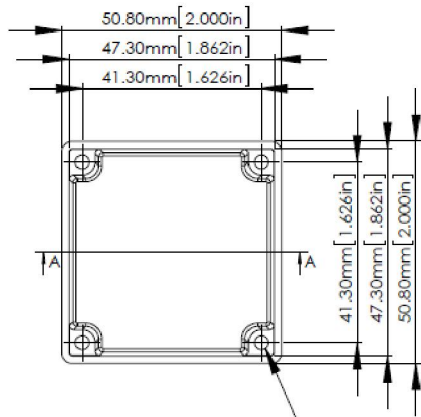

RS Stock No.1465294

SECTION B-B
SCALE 1 : 1

SECTION A-A
SCALE 1 : 1

FOUR (4) #6-32X5/8"
SELF-TAPPING SCREWS.

ASSEMBLY

According to ISO 2768-m	
Measuring DIM=L	Tolerances
0.5<L<=3.0mm	±0.1mm
3.0<L<=6.0 mm	±0.1mm
6.0<L<=30.0 mm	±0.2mm
30.0<L<=120.0 mm	±0.3mm
120.0<L<=400.0 mm	±0.5mm
400.0<L<=1000.0 mm	±0.8mm