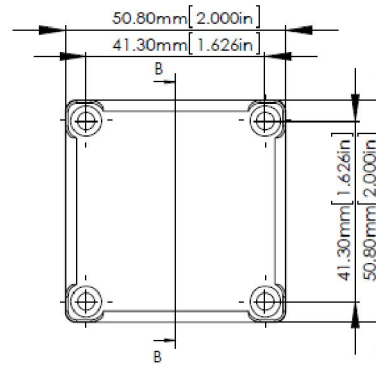

RS Stock No.1465294

SECTION B-B
SCALE 1 : 1

SECTION A-A
SCALE 1 : 1

FOUR (4) #6-32X5/8"
SELF-TAPPING SCREWS.

ASSEMBLY

According to ISO 2768-m	
Measuring DIM=L	Tolerances
0.5<L<=3.0mm	±0.1mm
3.0<L<=6.0 mm	±0.1mm
6.0<L<=30.0 mm	±0.2mm
30.0<L<=120.0 mm	±0.3mm
120.0<L<=400.0 mm	±0.5mm
400.0<L<=1000.0 mm	±0.8mm