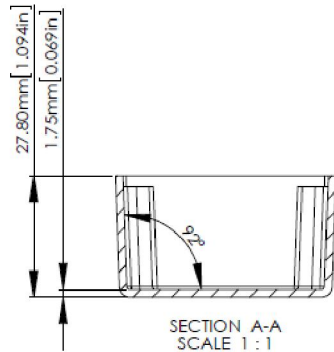

RS Stock No.1465294

SECTION B-B
SCALE 1 : 1

SECTION A-A
SCALE 1 : 1

FOUR (4) #6-32X5/8"
SELF-TAPPING SCREWS.

ASSEMBLY

According to ISO 2768-m	
Measuring DIM=L	Tolerances
0.5<L<=3.0mm	±0.1mm
3.0<L<=6.0 mm	±0.1mm
6.0<L<=30.0 mm	±0.2mm
30.0<L<=120.0 mm	±0.3mm
120.0<L<=400.0 mm	±0.5mm
400.0<L<=1000.0 mm	±0.8mm