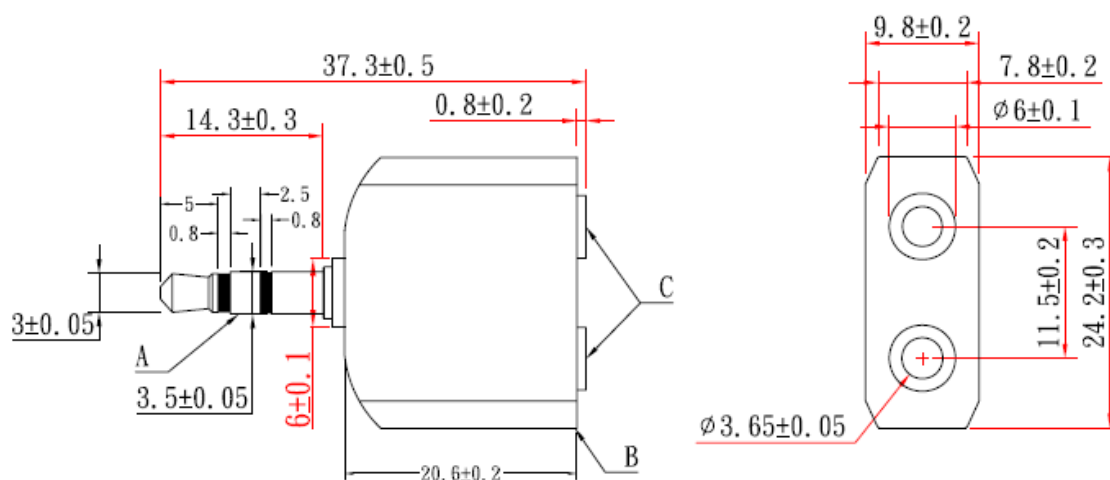

Datasheet

Straight Audio Connector Adapter Female 3.5 mm Stereo to Male 3.5 mm Stereo

RS Stock [392-570](#)

Dimensions: mm

Specifications

Body Orientation: Straight

Colour: Black

Contact Material: Brass

Contact Plating: Nickel

Converts From Gender: Female

Converts From Type: 3.5 mm Stereo

Converts To Gender: Male

Converts To Type: 3.5 mm Stereo

End 1: Female 3.5 mm Stereo (2)

End 1: Number of Connectors 2

End 2: Male 3.5 mm Stereo (1)