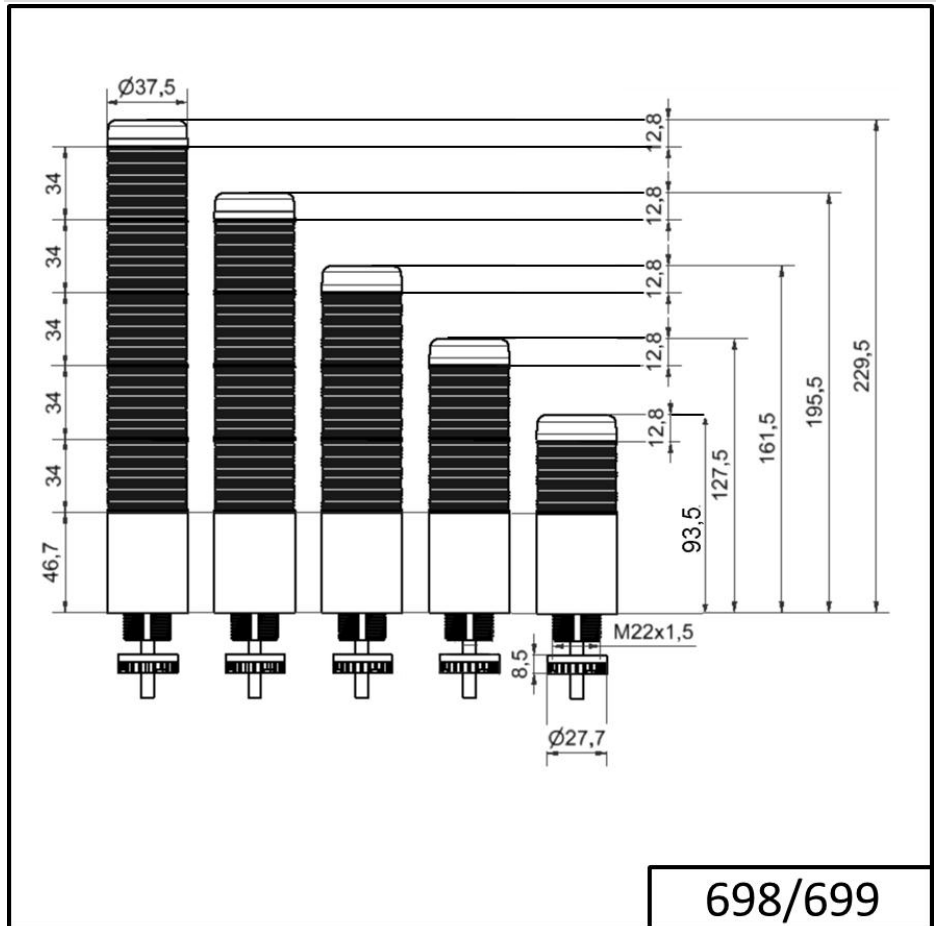

Completely pre-assembled Signal Towers / KOMPAKT 37
K37 plug EM Pulse tone 24VAC/DC BU/WH/GN

DRAWING

! For additional installation and mounting information, refer to the appropriate user guide at www.werma.com. This printed copy is for information only and is subject to alteration.