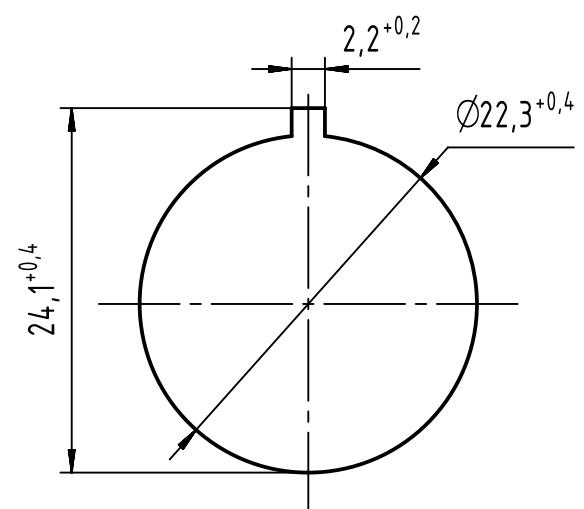

PANEL CUT DIMENSIONS

 All Dimensions in mm Original Size DIN A4		Scale 2:1	Free size tol.		Ref.
 All rights reserved Department EC PD - RO		Created by TAMAS	Inspected by AVRAM	Standardisation HOFFMANN	Date 2016-11-25
HARTING Electronics GmbH D-32339 Espelkamp		Title har-port RJ45 coupler Cat.6 black			State Final Release
		Type TB	Number 09454521561		Doc-Key / ECM-Nr. 100205295/UGD/010/B 500000111080
				Rev. B	Page 1/1