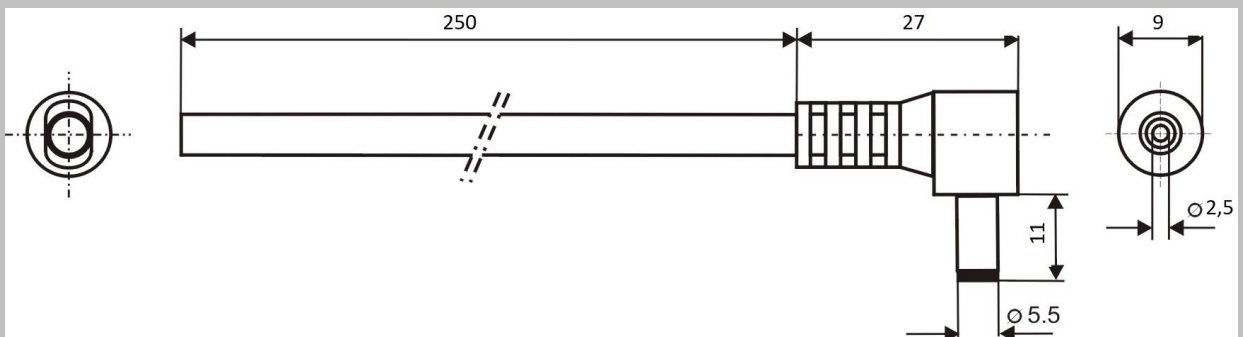

Specification:

Model	DC.CAB.4601.0020
DC PLUG	5.5/2.5 mm
Recommended voltage	0 - 48V
Max Current	5A
Dielectric Strenght	500 VDC
Operating temperature	-25°C to +70°C
Cord Lenght	250 mm
Cable Diameter	Ø 4 mm
Wire Diameter	2x0,5mm ²
ROHS	+