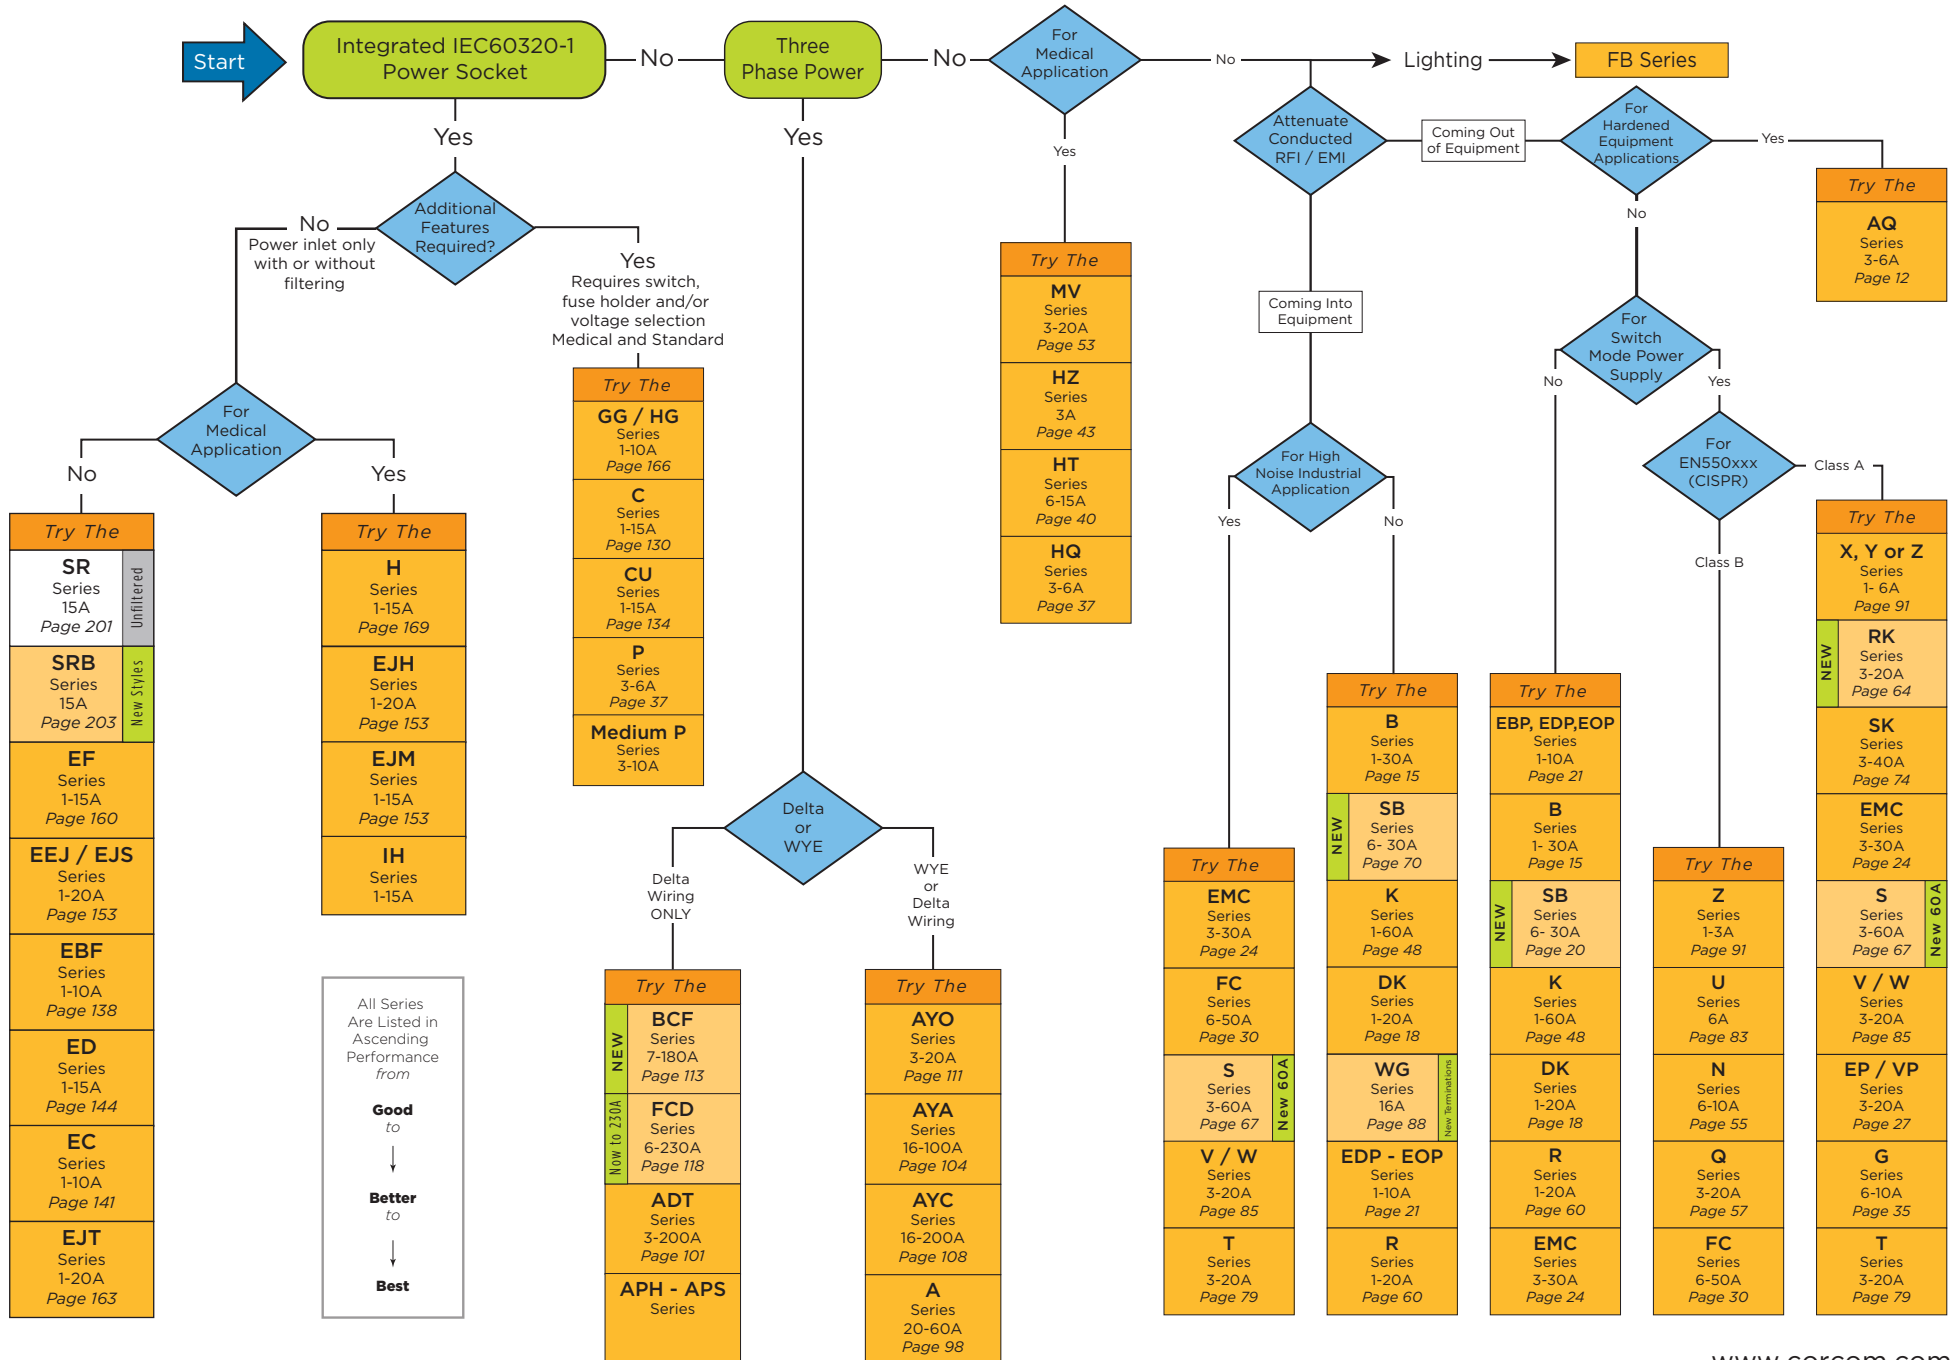

# Corcom EMI / RFI Filter Selector Chart

All Series Are Listed in Ascending Performance from

**Good**  
↓  
**Better**  
↓  
**Best**

# Mouser Electronics

Authorized Distributor

Click to View Pricing, Inventory, Delivery & Lifecycle Information:

[TE Connectivity:](#)

[2FB3](#)