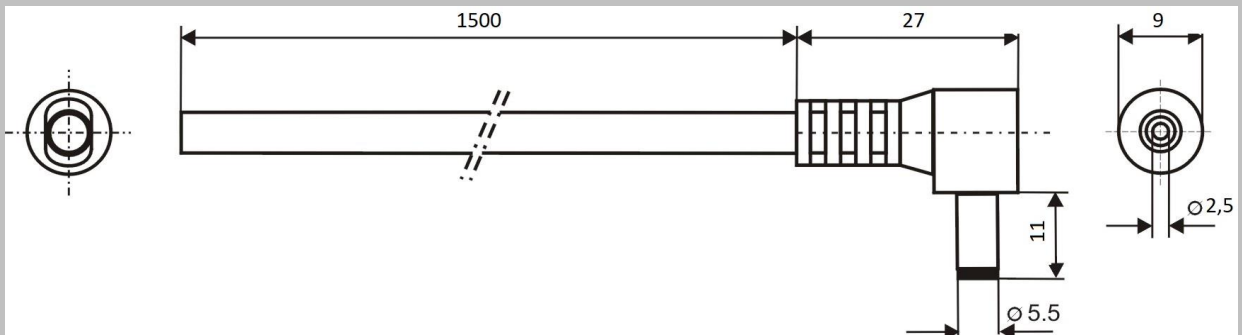

Specification:

Model	DC.CAB.4601.0150
DC PLUG	5.5/2.5 mm
Recommended voltage	0 - 48V
Max Current	5A
Dielectric Strength	500 VDC
Operating temperature	-25°C to +70°C
Cord Length	1500 mm
Cable Diameter	Ø 4 mm
Wire Diameter	2x0,5mm ²
ROHS	+