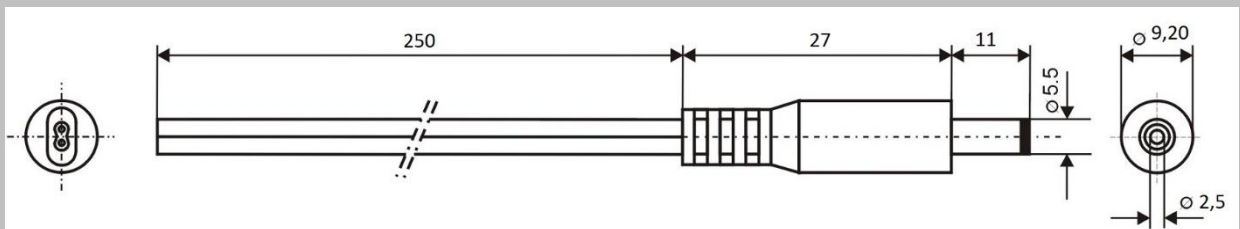

Specification:

Model	DC.CAB.6600.0020
DC PLUG	5.5/2.5 mm
Recommended voltage	0 - 48V
Max Current	3 A
Dielectric Strength	500 VDC
Operating temperature	-25°C to +70°C
Cord Length	250 mm
Cable Diameter	1,62 x 3,42 mm
Wire Diameter	2x0,35mm ²
ROHS	+