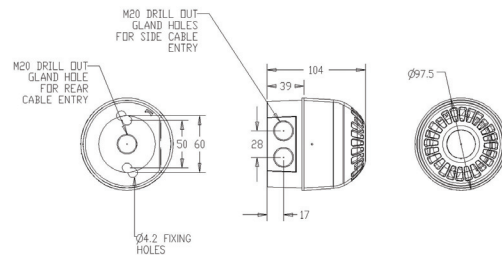

Applications - Industrial alarm

Specifications

Part No.	Base	Colours	Audibility at 1m	Tones	Voltage	Current
PSS-0060	deep base	Red	Up to 102dB (A)	32	110/230V AC	80mA
PSS-0063	deep base	White	Up to 102dB (A)	32	110/230V AC	80mA

IP Rating: IP65 **Operating Temp:** -25°C to +55°C **Construction:** Flame Retardant Polycarbonate **Cable Entries:** 2 x 20mm cable glands
Weight: 0.25kg **Compliance:** EN60950