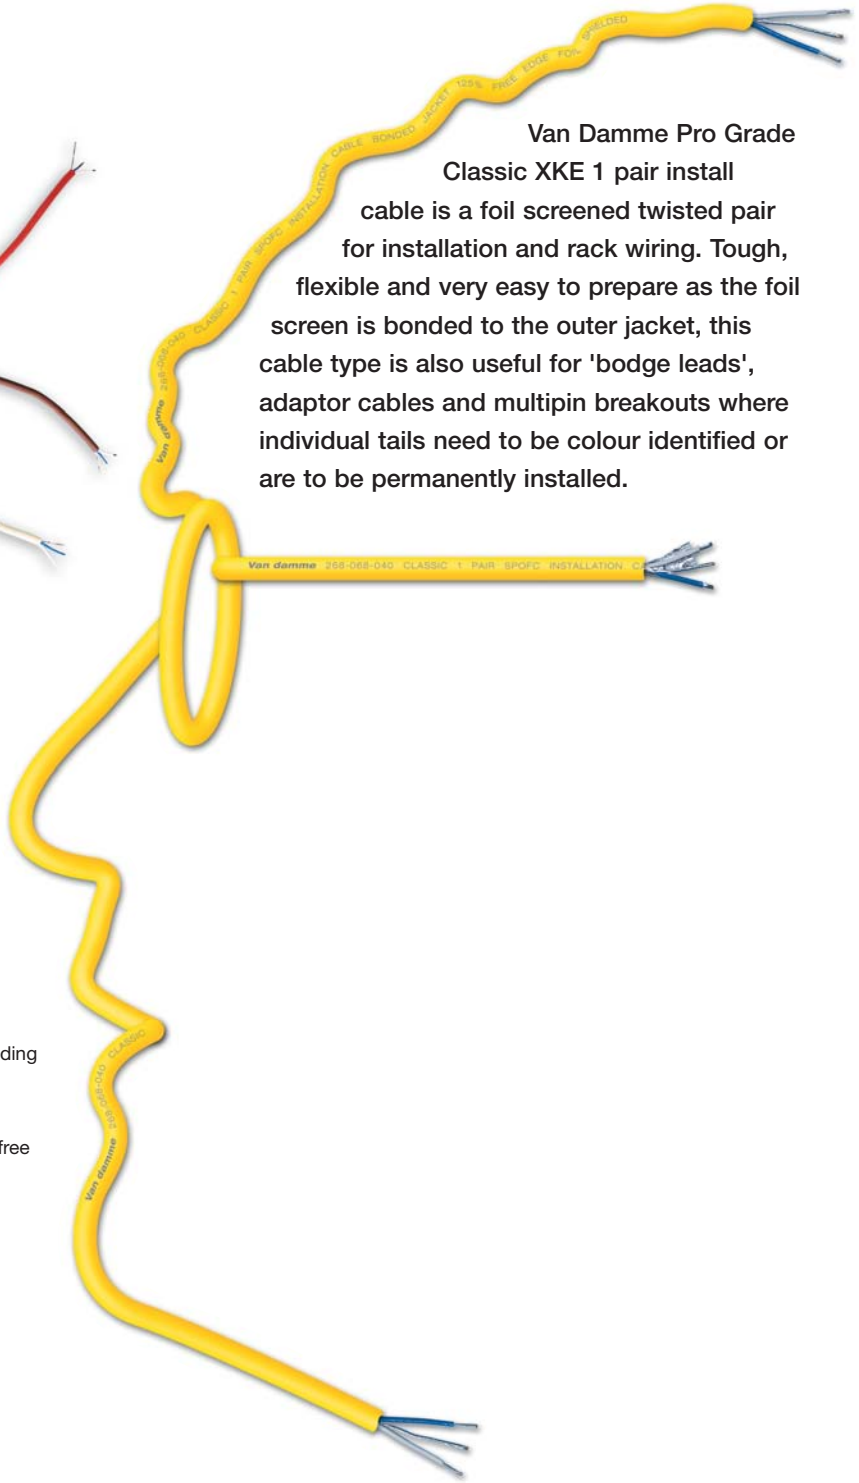

## Pro Grade Classic XKE 1 pair install cable

Van Damme Pro Grade Classic XKE 1 pair install cable is a foil screened twisted pair for installation and rack wiring. Tough, flexible and very easy to prepare as the foil screen is bonded to the outer jacket, this cable type is also useful for 'bodge leads', adaptor cables and multipin breakouts where individual tails need to be colour identified or are to be permanently installed.

### Applications

- For mic and line level analogue balanced audio
- Internal rack and patch panel wiring looms
- Installations not requiring LSZH jacket materials
- Adaptor leads and multipin breakouts

### Application notes

- Foil screen bonded to the outer jacket for a one strip operation when preparing
- Available in 10 colours for application or length colour coding
- 24AWG tinned drain wire in close contact to the aluminium/polyester FEF screen
- Combination of silver plated and plain ultra pure oxygen free copper conductors for unsurpassed sound quality

# classic 1 pair series

<b>Mechanical specification</b>			
<b>Conductor</b>	Material	Bare silver plated ultra pure oxygen free copper wire	
	Stranding	1 x 0.20mm	
	Material	Bare ultra pure oxygen free copper wire	
	Stranding	6 x 0.20mm	
<b>Insulation</b>	Material	XLPE Cross linked polyethylene	
	Diameter	1.60mm ±0.10	
	Colour coding	Blue, White	
<b>Cabling</b>	Type	Twisted pair	
	Lay length	~25mm	
<b>Screen</b>	Type	Aluminium/polyester foil	
	Coverage	150%	
<b>Jacket</b>	Material	Flexible PVC/Neoprene composite	
	Average thickness	0.40mm	
	Overall diameter	3.50mm ±0.10	
<b>Physical properties unaged</b>			
<b>Jacket (at 60°C)</b>	Tensile strength	>8N/mm <sup>2</sup>	
	Elongation	>250%	
	Heat shock test	120 °C x 1 hour - no cracks	
	Test voltage	1000 Vdc x 1 minute OK	
<b>Electrical characteristics</b>			
<b>Resistance</b>	Conductor	Ohm/Km	<85
	Screen	Ohm/Km	<85
	Insulation	M Ohm/Km	>5000
<b>Capacitance</b>	Core to core	pF/m	50 nominal