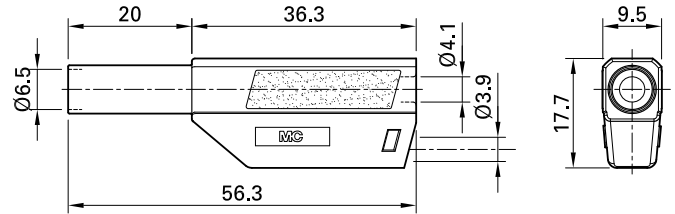

KT425-SE

Item number 22.2380-*

Insulating part

Technical data	
Diameter of plug system	4 mm
Standard color(s) *	20 21 22 23 24 25 26 27 28 29