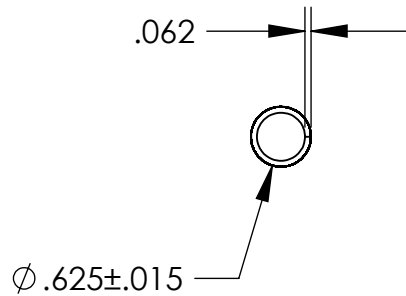

**UNCONTROLLED DOCUMENT**

NOTE:  
BUNDLE RANGE .625 TO 4.500

**TOLERANCES UNLESS NOTED**

- ±.005 ON DIMENSIONS THRU .625
- ±.008 ON DIMENSIONS .626 THRU 1.000
- ±.010 ON DIMENSIONS 1.001 THRU 1.500
- ±.015 ON DIMENSIONS LARGER THAN 1.500
- ±.015 ON FRACTIONAL DIMENSIONS

**MATERIAL:** POLYETHYLENE

DATE

SCALE  
1:2

**DSB**