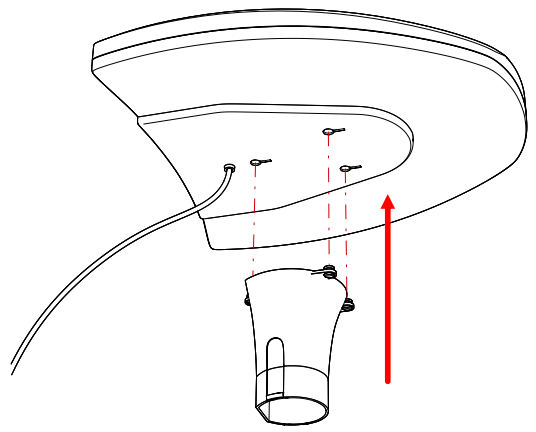

BEST ANTENNA SOLUTIONS

TV Antenna Indoor | Комнатная ТВ антенна

BAS-5120 SIRIUS 2.0 | СИРИУС 2.0

QUICK USER GUIDE | ПАСПОРТ

English

Thank you for choosing the antenna indoor BAS-5120 SIRIUS 2.0! It has been developed by a team of engineers determined to continue the tradition of excellence and innovation of REMO-Technologii products.

The antenna REMO BAS SIRIUS 2.0 is made of high-quality materials in accordance with thoroughly detailed design.

The antenna can be installed either on a table, or a shelf, or nearby a window, or any other horizontal surface. You won't even need any tools!

The indoor antenna BAS-5120 SIRIUS 2.0 will provide high-quality reception of digital television DVB-T2 on the UHF channels together with the modern TV sets or digital converter box.

Русский

Благодарим Вас за выбор комнатной антенны BAS-5120 Сириус 2.0! Наши новые изделия с 2015 года Вы можете приобрести в России и во всем Мире под брендом Best Antenna Solutions.

Вы держите в руках современную комнатную антенну, которая обеспечит качественный приём цифрового телевидения DVB-T2 на ДМВ-каналах совместно с современным телевизором или цифровым приемником (тюнером).

Кстати, информацию о частотах и каналах вещания цифрового телевидения Вы можете уточнить на сайте РТРС: <http://rtrs.ru/dtv/> или в своей вещательной компании.

Вы можете установить антенну AS-5120 Сириус 2.0 на стол, полку, подоконник или любую другую горизонтальную поверхность рядом с телевизором. Вам даже не потребуются инструменты!

Start
Старт

Step 1
Шаг 1

Step 2
Шаг 2

Step 3
Шаг 3

Step 4
Шаг 4